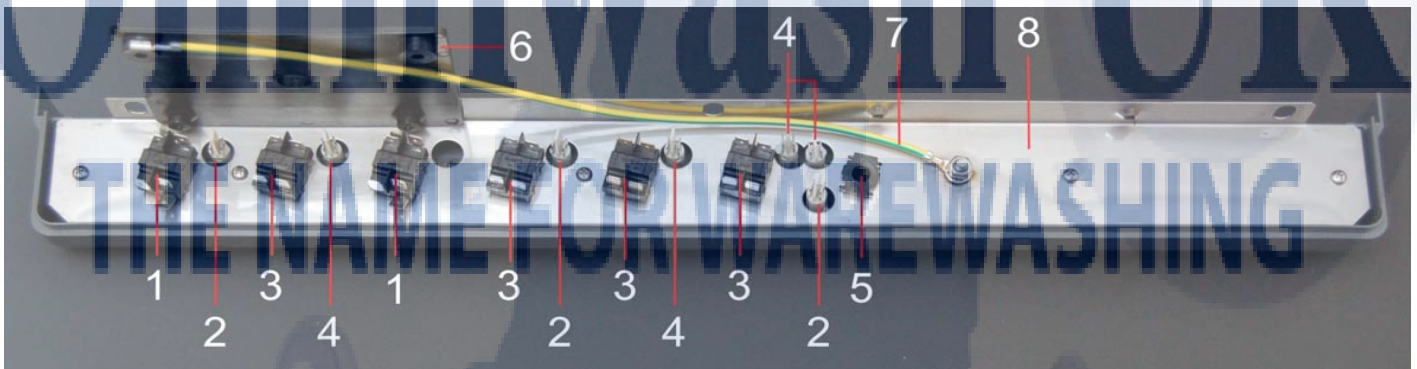

Item No.	Product Code	Description
1	CEDPPFD	Inner switch bipolar
2	CESPV6	Lamp assy, green, 6mm
3	CEBPFD	Inner push button bipolar
4	CESPA6	Lamp assy, orange, 6mm
5	CETP25SF	Support for indicator button
6	CEPPPC	Extension for component tray
7	CECBCTTC	Catenary, loom, ground
8	GMPI5D25	Steel inner control panel