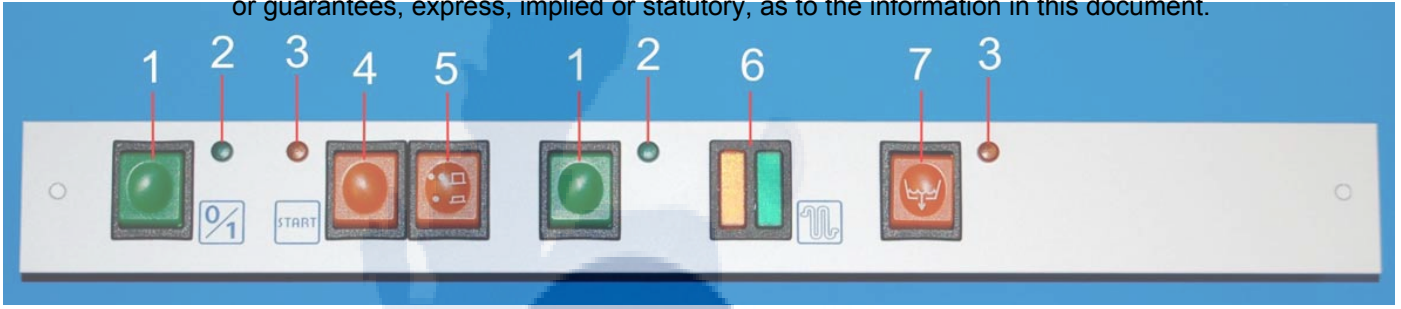

This guide is for informational purposes only. Omniwash UK makes no warranties or guarantees, express, implied or statutory, as to the information in this document.

Item No.	Product Code	Description
1	CETRP2230V	Push button green
2	CEGV6	Lens green, 6mm
3	CEGA6	Lens orange, 6mm
4	CETRP2230A	Push button orange
5	CETRP2230ALV	Speed selector button
6	CESDAV	Double warning light, orange/green
7	CETRP2230APS	Push button "drain pump", orange