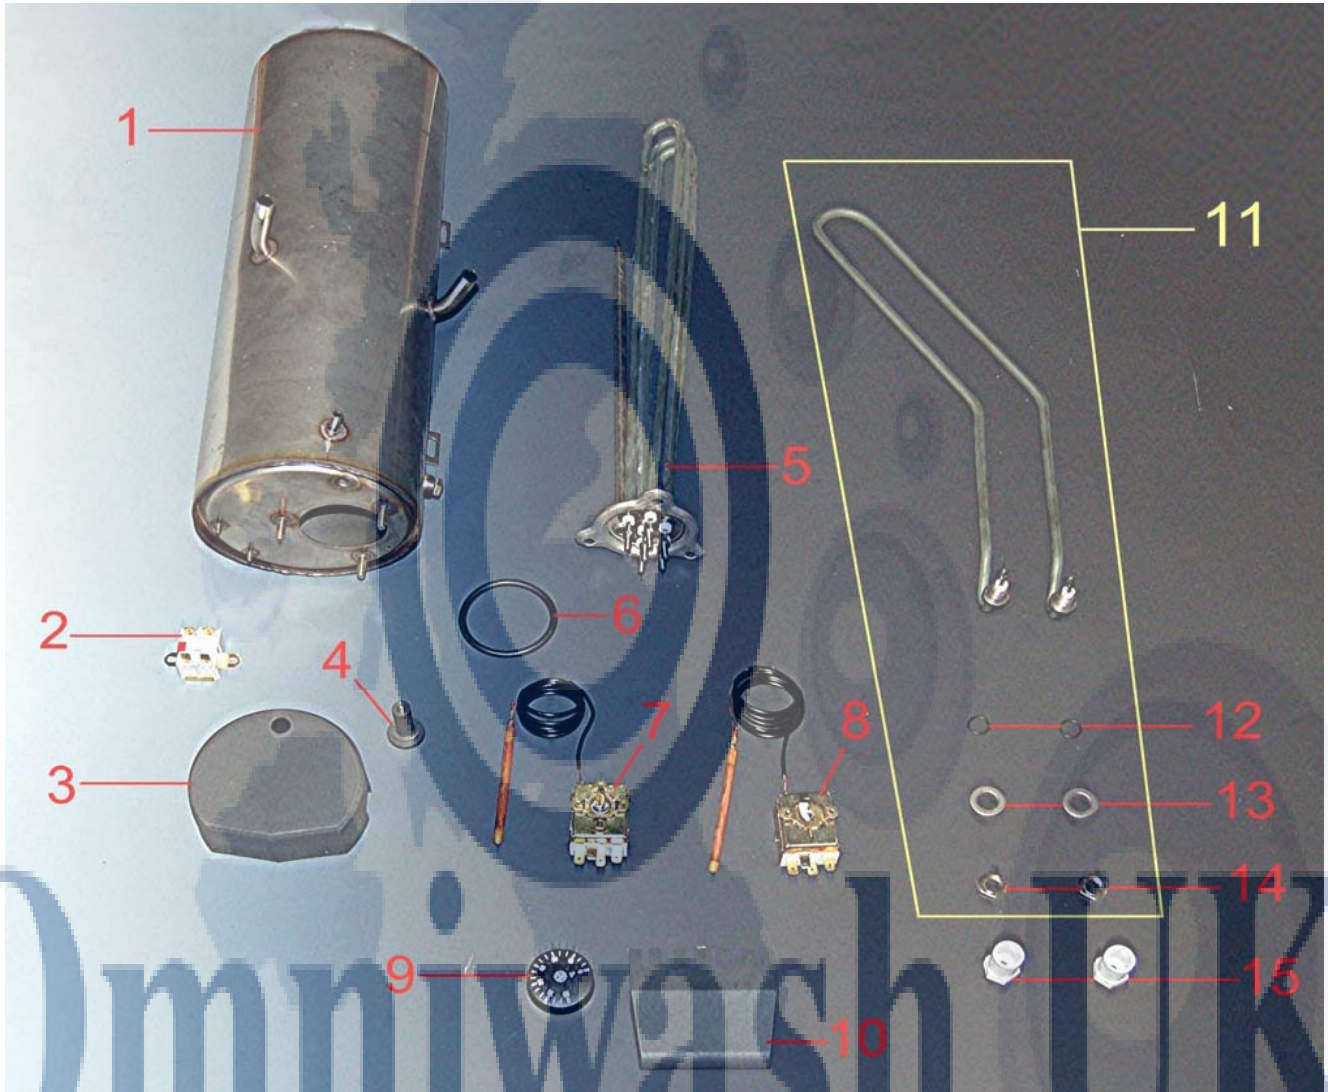

This guide is for informational purposes only. Omniwash UK makes no warranties or guarantees, express, implied or statutory, as to the information in this document.

Item No.	Product Code	Description
1	GB4823F	Boiler, 3ph
2	CESB454	Rinse safety thermal switch
3	GB083FV0	Rinse element guard, large
4	GB093FV0	Retaining nut, rinse element, large
5	CERB603F	Rinse element, 6kw, 3ph
6	ORRV3F	O-ring boiler element
7	CETB85	Adjustable control thermostat, boiler
8	CETV55	Fixed wash control thermostat
9	CEMTB	Thermostat knob
10	CEPRTV0	Guard thermostat
11	CERV25	Wash element 2.5kw
12	ORRV	O-ring, wash element
13	VRP12I	Flat washer 12mm diameter
14	VDRV	Lock nut
15	CEPRVV0	Guard, wash element