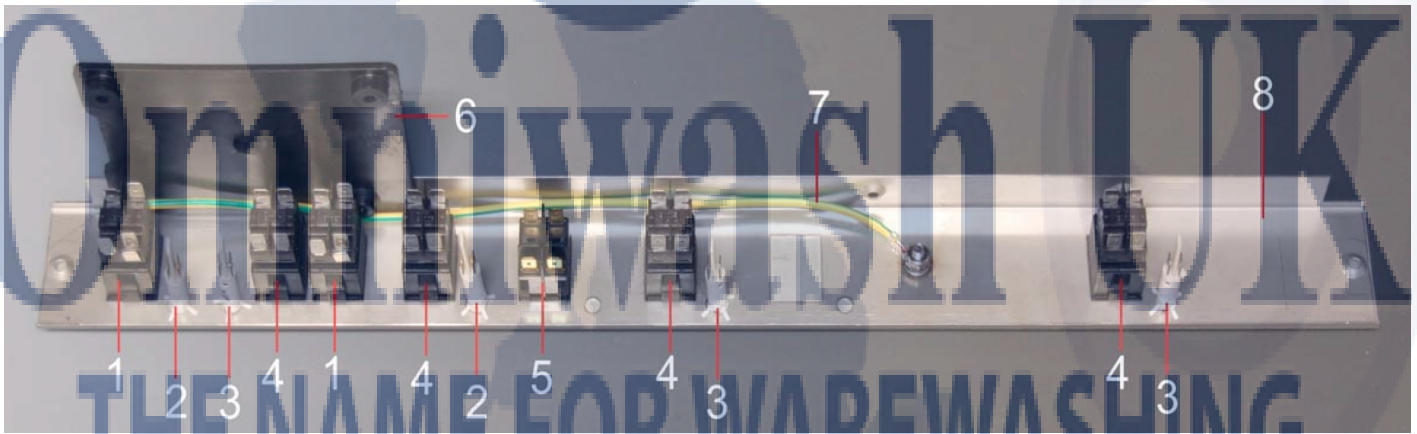

Item No.	Product Code	Description
1	CEDPPFDCOMP	Inner switch body complete
2	CESPV6	Lamp assy, green, 6mm
3	CESPA6	Lamp assy, orange, 6mm
4	CEBPFDCOMP	Inner push button body complete
5	CESDAV	Double warning light
6	CEPPPC	Extension for component tray
7	CECBCTTC	Catenary loom ground
8	GMPI5CF	Steen inner control panel