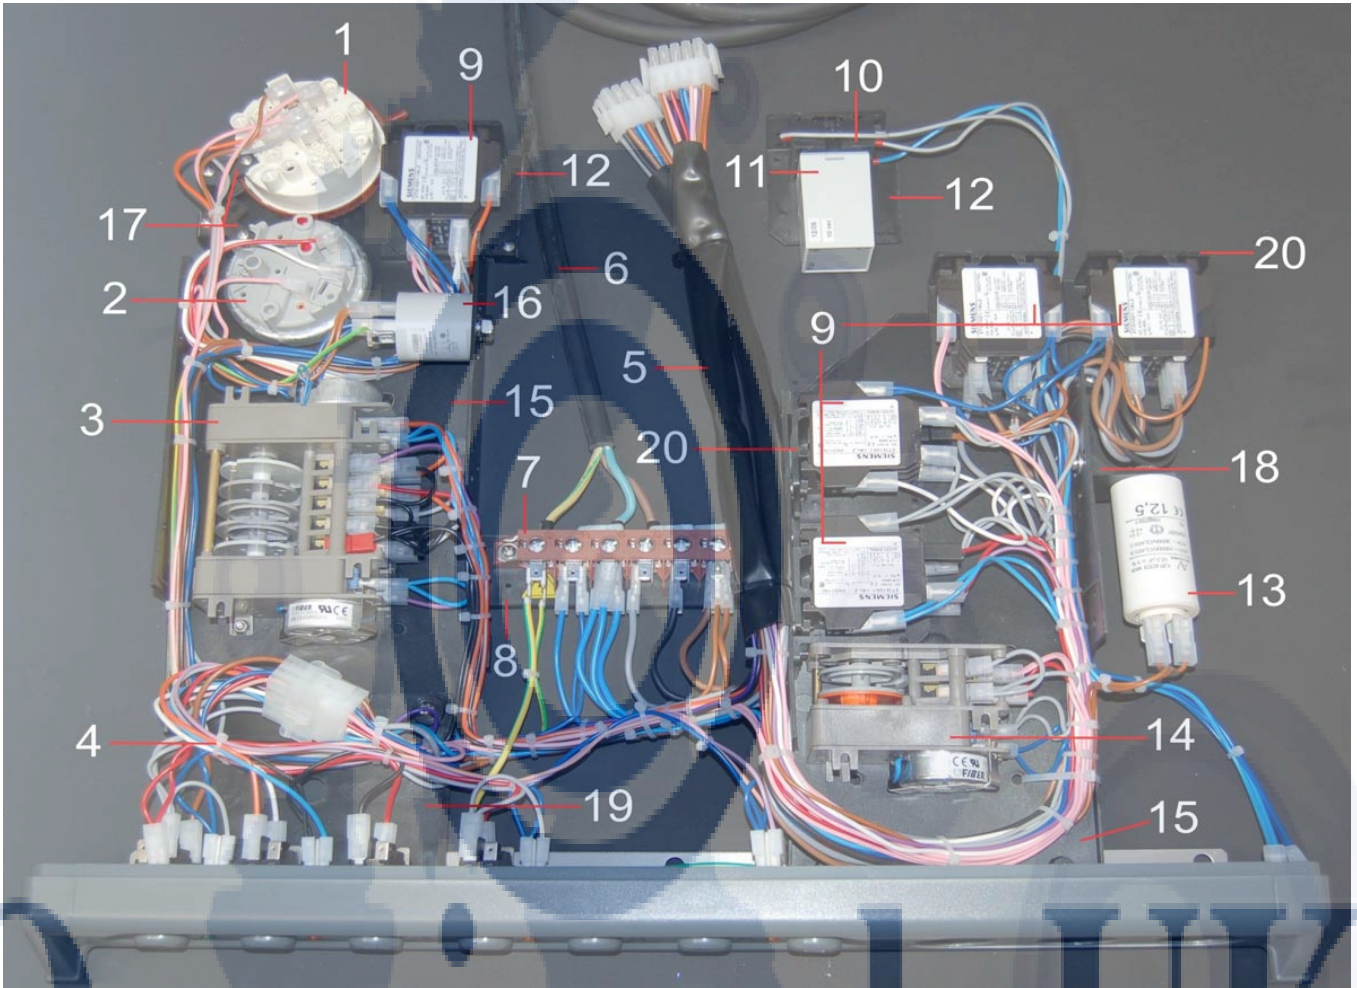

This guide is for informational purposes only. Omniwash UK makes no warranties or guarantees, express, implied or statutory, as to the information in this document.

Item No.	Product Code	Description
1	CEPRE2LUL	Double pressure switch
2	CEPR62P	Pressure switch, 30/90
3	CETD1224BGB	Timer, 2-min & 4-min, ABS version
4	CECBPC2V4GBABPS	Control panel wiring loom, ABS version
5	CECBS2T482GBABPS	Upper loom, ABS version
6	CECE3536	Main supply cable 3x6mm
7	CEM0S3F	Main terminal block, 6-way
8	CEPFM	Extension plate for terminal block
9	CECTF	4-pole contactor
10	CETF60A	Base for Delay timer
11	CETF024	Delay timer
12	AM05SQTL1	Bracket for delay timer
13	CECN12	Capacitor 12.5 mi-F
14	CEPSTFB	Drain timer, 180" 220V
15	CEPCE	Component tray, no components
16	CEFA	Suppressor
17	AM0SQPR	Bracket for pressure switch
18	AM05SQFC	Bracket for capacitor
19	CEPPP	Extension for component tray
20	AM05SQTL2	Double contactor bracket