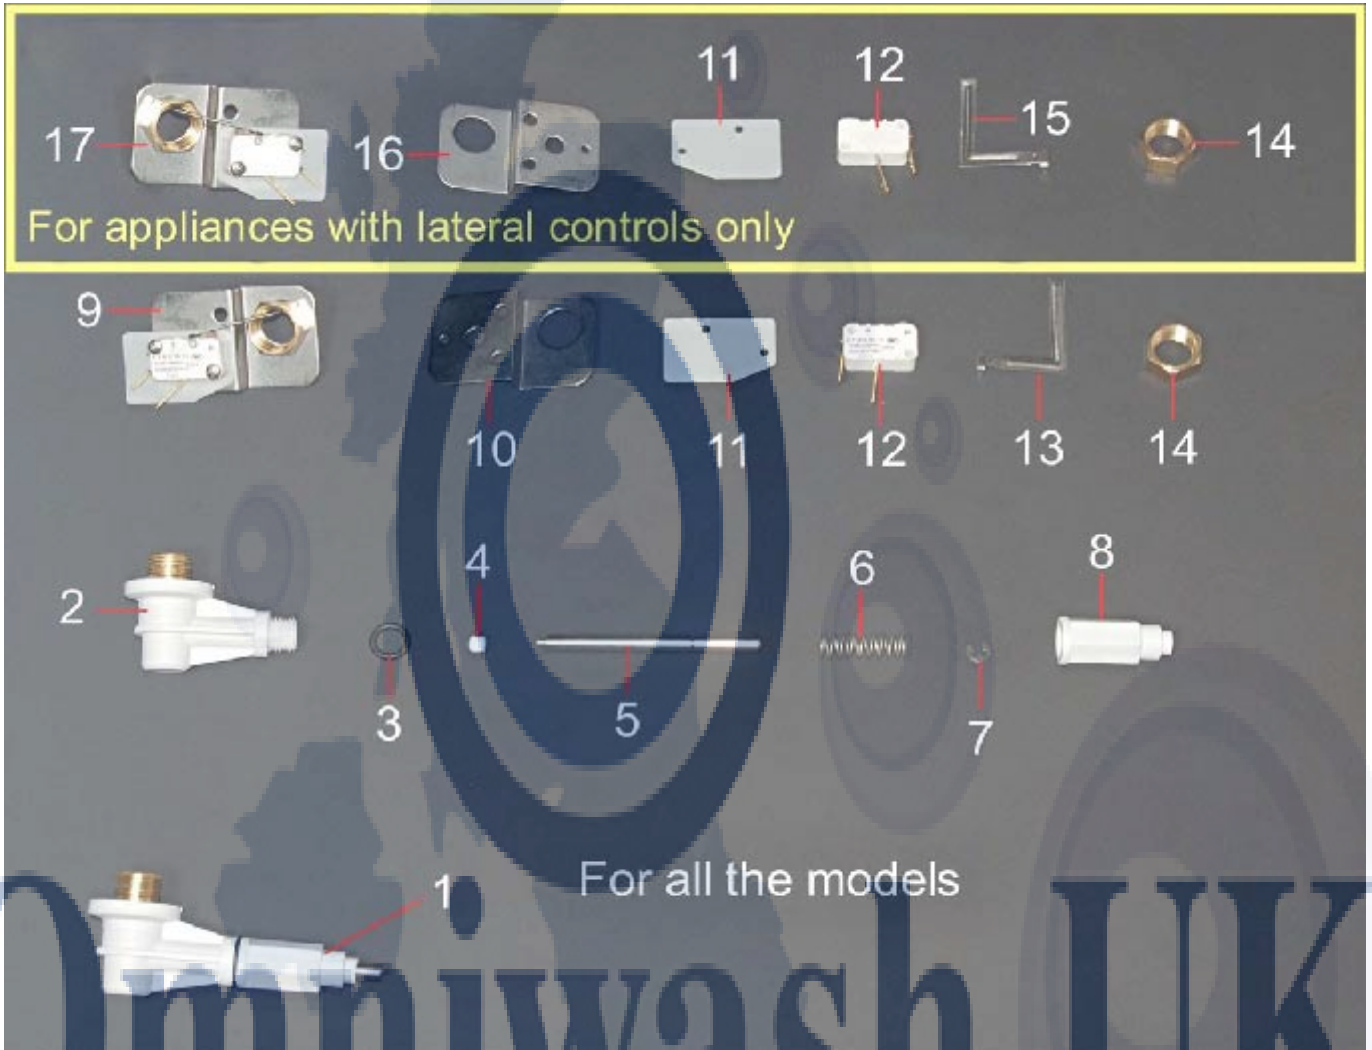

This guide is for informational purposes only. Omniwash UK makes no warranties or guarantees, express, implied or statutory, as to the information in this document.

Item No.	Product Code	Description
1	CEMP1823B	Door plunger assembly
2	CEMP18B	Door plunger elbow
3	OR112	O ring 112
4	CEMPPIB	Push rod end cap
5	CEMP21	Push rod
6	CEMP20	Door plunger spring
7	CEMP22	Circlip
8	CEMP23B	Door plunger body
9	CEMP12CSC	Door switch assy complete
10	CEMP13CS	Bracket for door switch
11	CEISOMPNT	Insulating plate
12	CEMP12SM	Door micro switch only
13	CEMP12ACS	Operating arm, right angles
14	D038A	Brass lock nut 3/8"
15	CEMP12ACL	Operating arm, right angles, lateral
16	CEMP13CL	Bracket for door switch, lateral
17	CEMP12CLC	Door switch assy complete, lateral