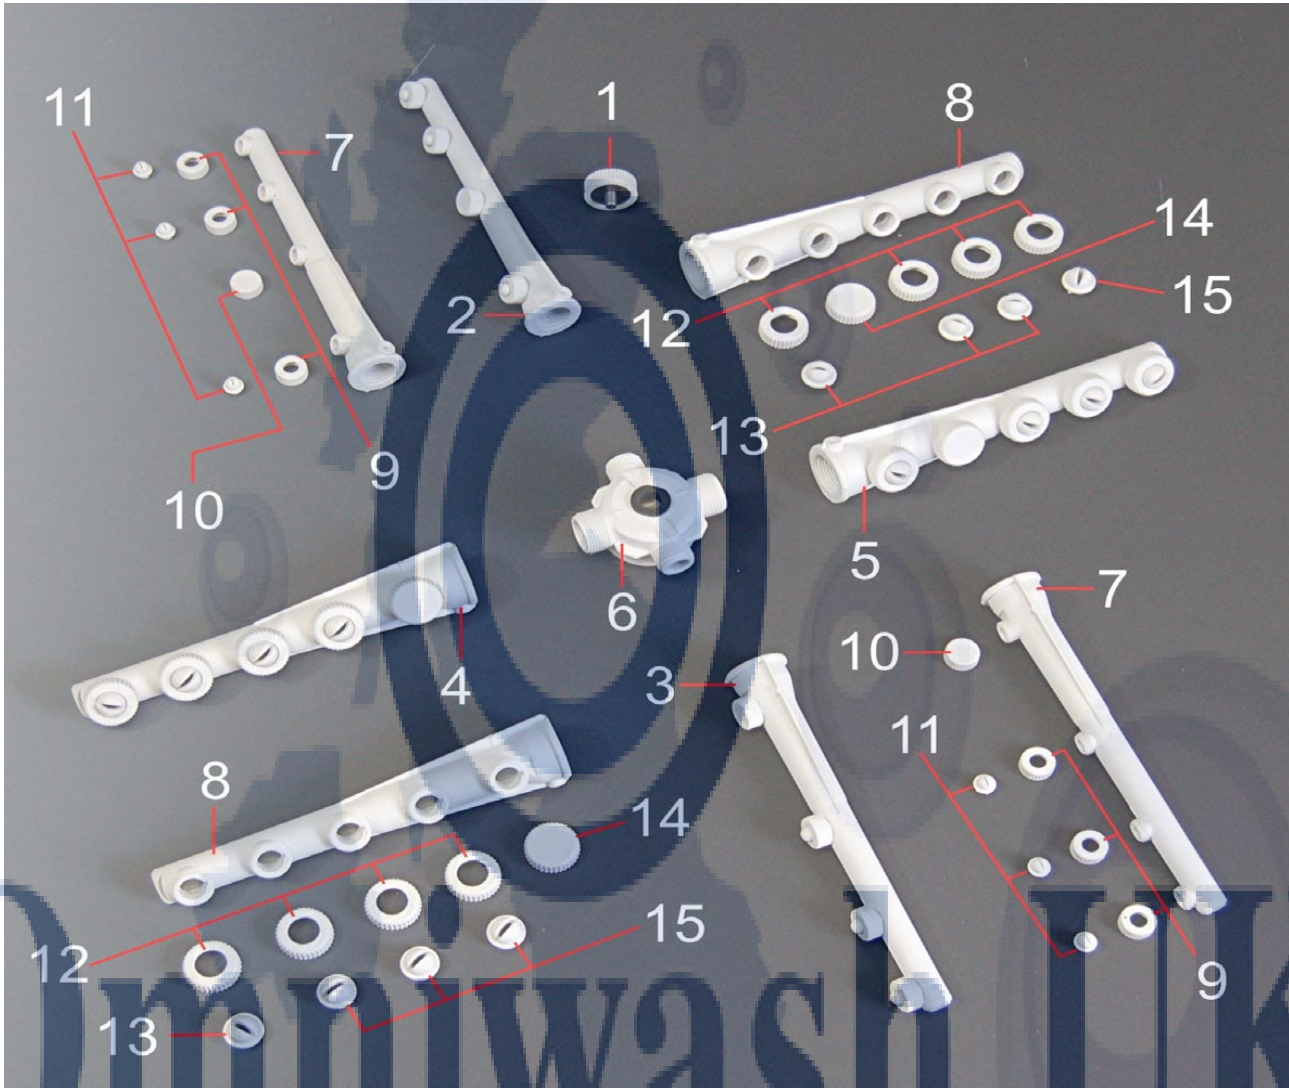

This guide is for informational purposes only. Omniwash UK makes no warranties or guarantees, express, implied or statutory, as to the information in this document.

Item No.	Product Code	Description
1	LS09PB	Spindle retaining screw
2	LSI46CSB	Rinse arm, LH, complete
3	LSI46CDB	Rinse arm, RH, complete
4	LSI46BSB	Wash arm, LH, complete
5	LSI46BDB	Wash arm, RH, complete
6	LSI0607AB	Centre boss complete with bushes
7	LSI46CB	Rinse arm only
8	LSI46BB	Wash arm only
9	LSI021B	Rinse jet retaining ring
10	LSI022B	Rinse arm blank
11	LSI020B	Rinse jet
12	LSI017B	Wash jet ring nut
13	LSI015B	Wash jet, RH marked D
14	LSI018B	Wash arm blank
15	LSI016B	Wash jet, LH, marked S
16	LSI46BBB	Rotating assy complete