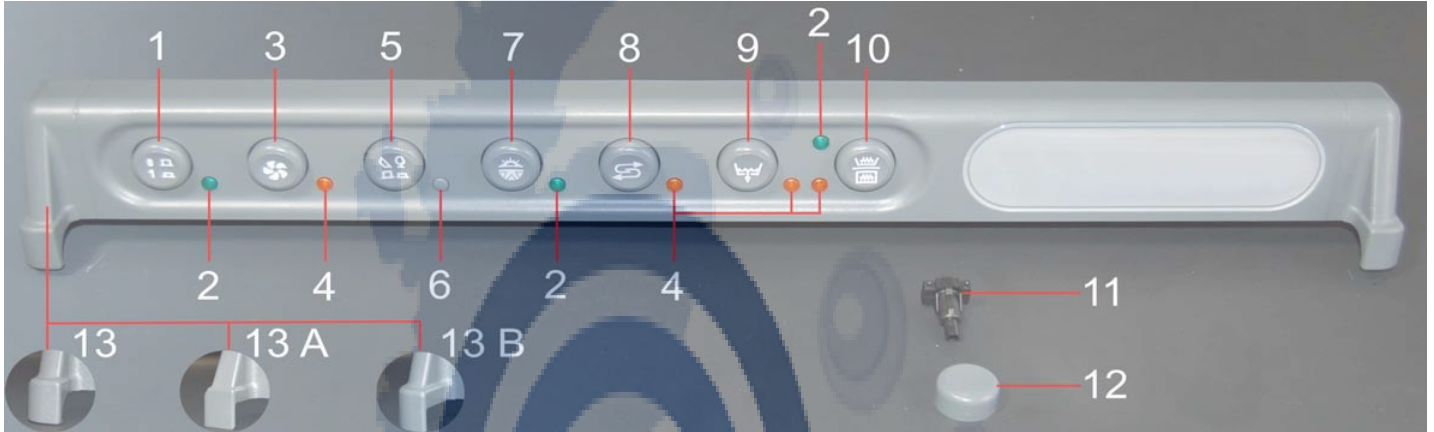

Item No.	Product Code	Description
1	CETP25G01	On/off button, round, grey
2	CEGV6	Lens, green, 6mm
3	CETP25GPC	Cycle start button, round, grey
4	CEGA6	Lens, orange, 6mm
5	CETP25GLV	Cycle selector button, round, grey
6	CETP6GR	Cap, warning light, grey
7	CETP25GRF	Cold rinse button, round, grey
8	CETP25GRR	Re-set button, round, grey
9	CETP25GPS	Drain pump button, round, grey
10	CETP25GRRS	Heater indicator button, round, grey
11	CETP25SF	Support for indicator button
12	CETP25GR	Button, round, grey (cap)
13	CEPC5D25RGR	Control panel, plastic, grey
13A	CEPC5D25QGR	Control panel, plastic, grey
13B	CEPC5D25DPGR	Control panel, plastic, grey, double skin