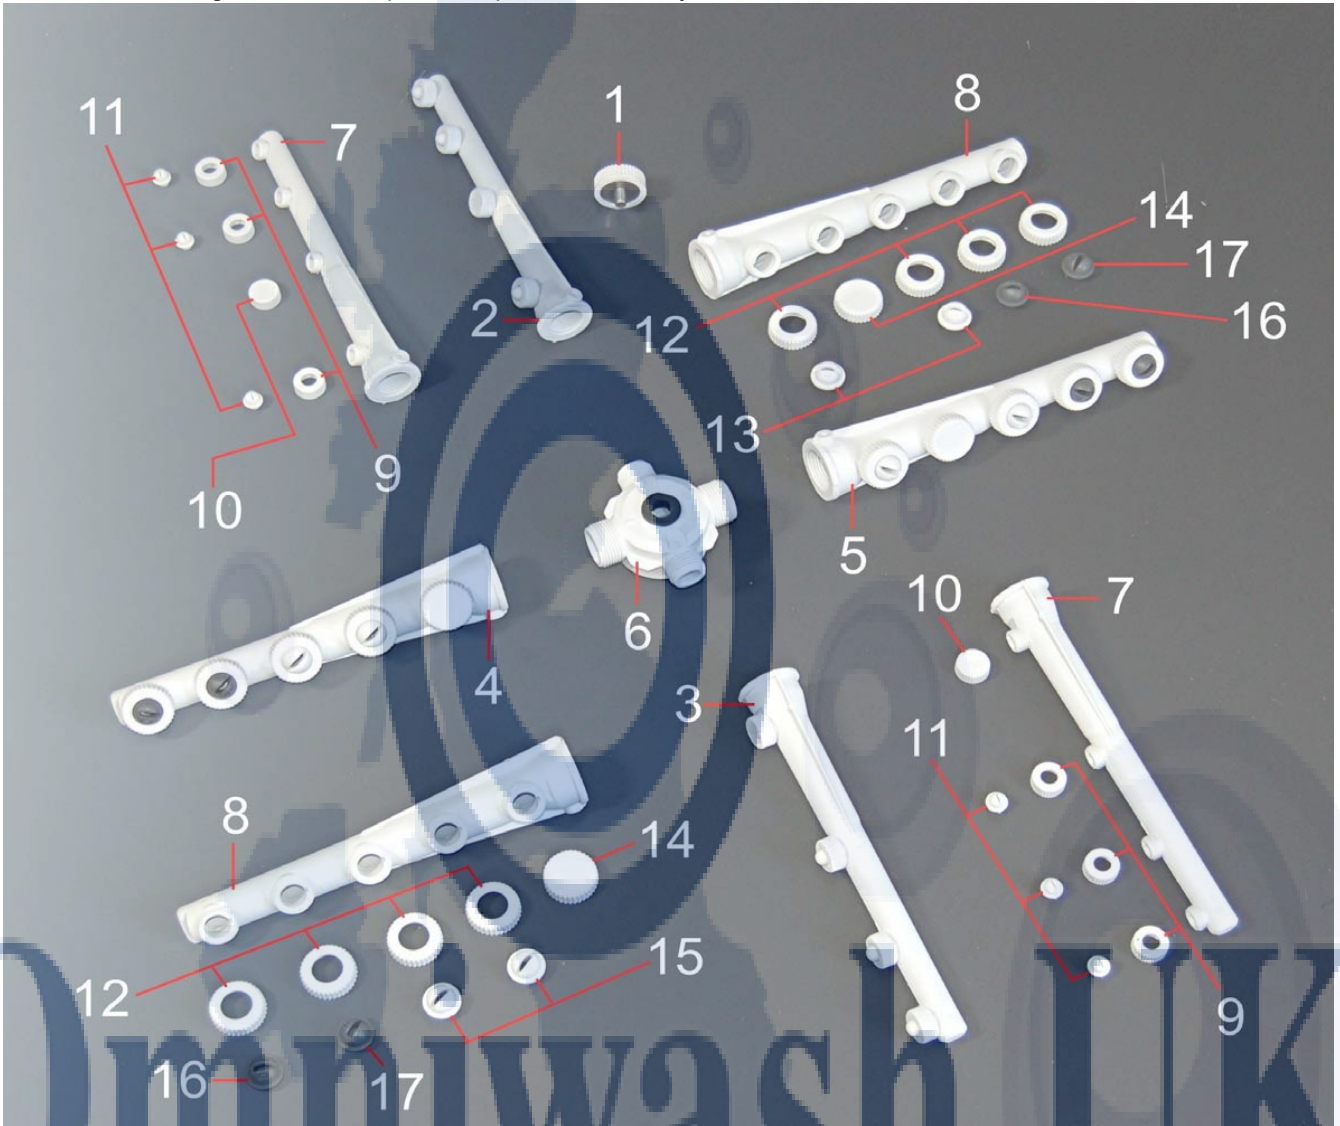

This guide is for informational purposes only. Omniwash UK makes no warranties or guarantees, express, implied or statutory, as to the information in this document.

Item No.	Product Code	Description
1	LS09PB	Spindle retaining screw
2	LSI46CSB	Rinse arm, LH, complete
3	LSI46CDB	Rinse arm, RH, complete
4	LSI46BSBDS	Wash arm, LH, complete
5	LSI46BDBDS	Wash arm, RH, complete
6	LSI0607AB	Centre boss complete with bushes
7	LSI46CB	Rinse arm only
8	LSI46BB	Wash arm only
9	LSI021B	Rinse jet retaining ring
10	LSI022B	Rinse arm blanking cover
11	LSI020B	Rinse jet
12	LSI017B	Wash jet ring nut
13	LSI015B	Wash jet, RH marked D
14	LSI018B	Wash arm blanking cover
15	LSI016B	Wash jet, LH, marked S
16	LSI015GSP	Special wash jet. Grey, LH marked D
17	LSI016GSP	Special wash jet. Grey, LH marked S
18	LSI146BBBDS	Rotating assembly complete