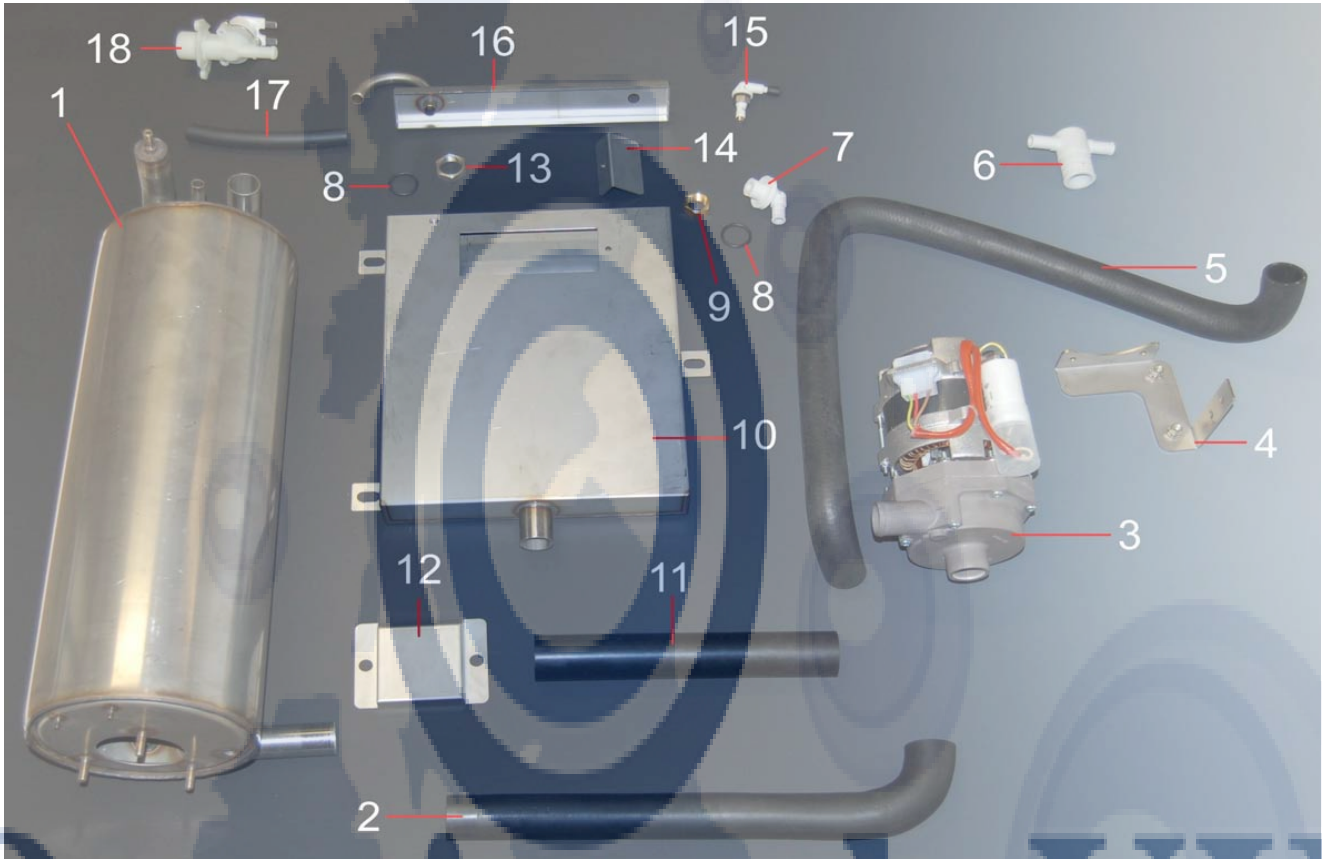

This guide is for informational purposes only. Omniwash UK makes no warranties or guarantees, express, implied or statutory, as to the information in this document.

Item No.	Product Code	Description
1	GB4823FAB	Boiler, 3-ph, ABS version
2	GAMA4AB	Rinse pump inlet hose, ABS
3	ABPRF5213	Rinse pump, ABD
4	ABSTFP5213	Mounting bracket for rinse pump, ABS
5	GRMP4AB	Rinse pump outlet hose, ABS
6	ARBRTRP	Tee connector, ABS
7	GRS06B	Inlet elbow
8	OR128	O-ring 128
9	D038A	Brass lock nut 3/8"
10	ABSB46	ABS tank, Steel
11	ABMSB4	ABS tank exit hose
12	ABDFIV	Protection plate for ABS wash tank
13	ABDFSB	Nut, Steel, M20 x 1
14	ABDFISB	Deflector plate for ABS tank
15	DSDET040BC	Soap elbow assembly
16	ABCSB	Top cover for ABS tank
17	TG1118WRC	Internal supply tube, 11x18
18	CEEV1	Solenoid valve, 1-way