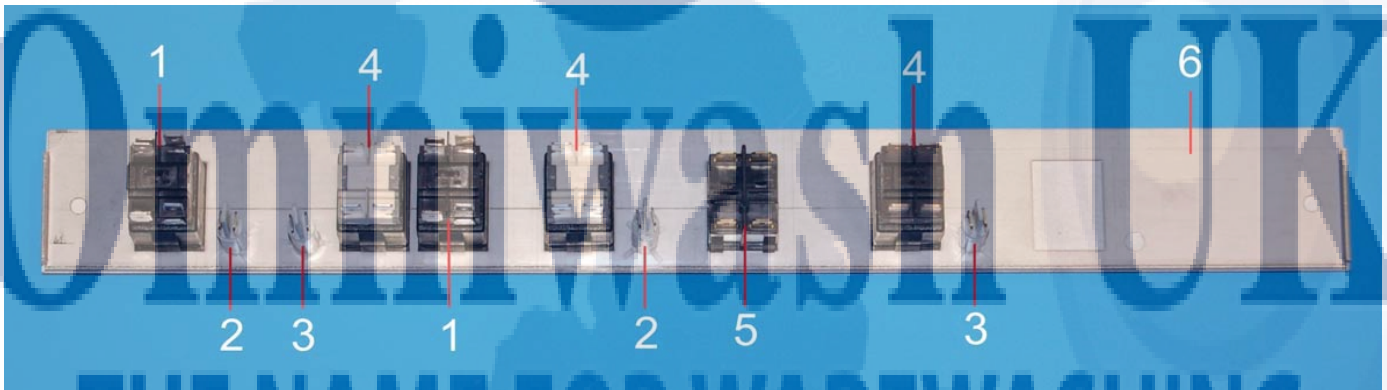

Item No.	Product Code	Description
1	CEDPPFDCOMP	Inner switch body complete
2	CESPV6	Lamp assy, green, 6mm
3	CESPA6	Lamp assy, orange, 6mm
4	CEBPFDCOMP	Push button innerbody complete
5	CESDAV	Double warning light, orange/green
6	GMPI4QC	Steel inner control panel