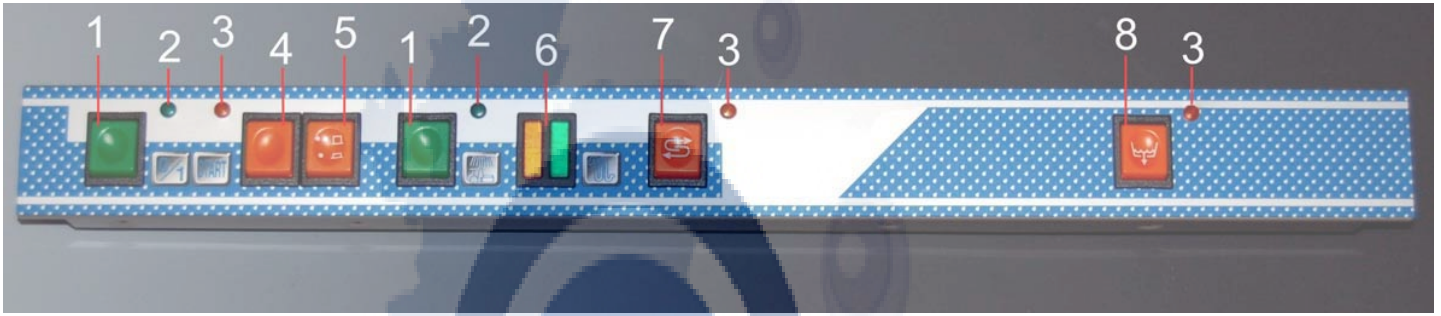

This guide is for informational purposes only. Omniwash UK makes no warranties or guarantees, express, implied or statutory, as to the information in this document.

Item No.	Product Code	Description
1	CETRP2230V	Push button green
2	CEGV6	Lens green, 6mm
3	CEGA6	Lens orange, 6mm
4	CETRP2230A	Push button orange
5	CETRP2230ALV	Speed selector orange button
6	CESDAV	Double warning light, orange/green
7	CETRP2230AR	Push button orange "water softener"
8	CETRP2230APS	Push button orange "drain pump"