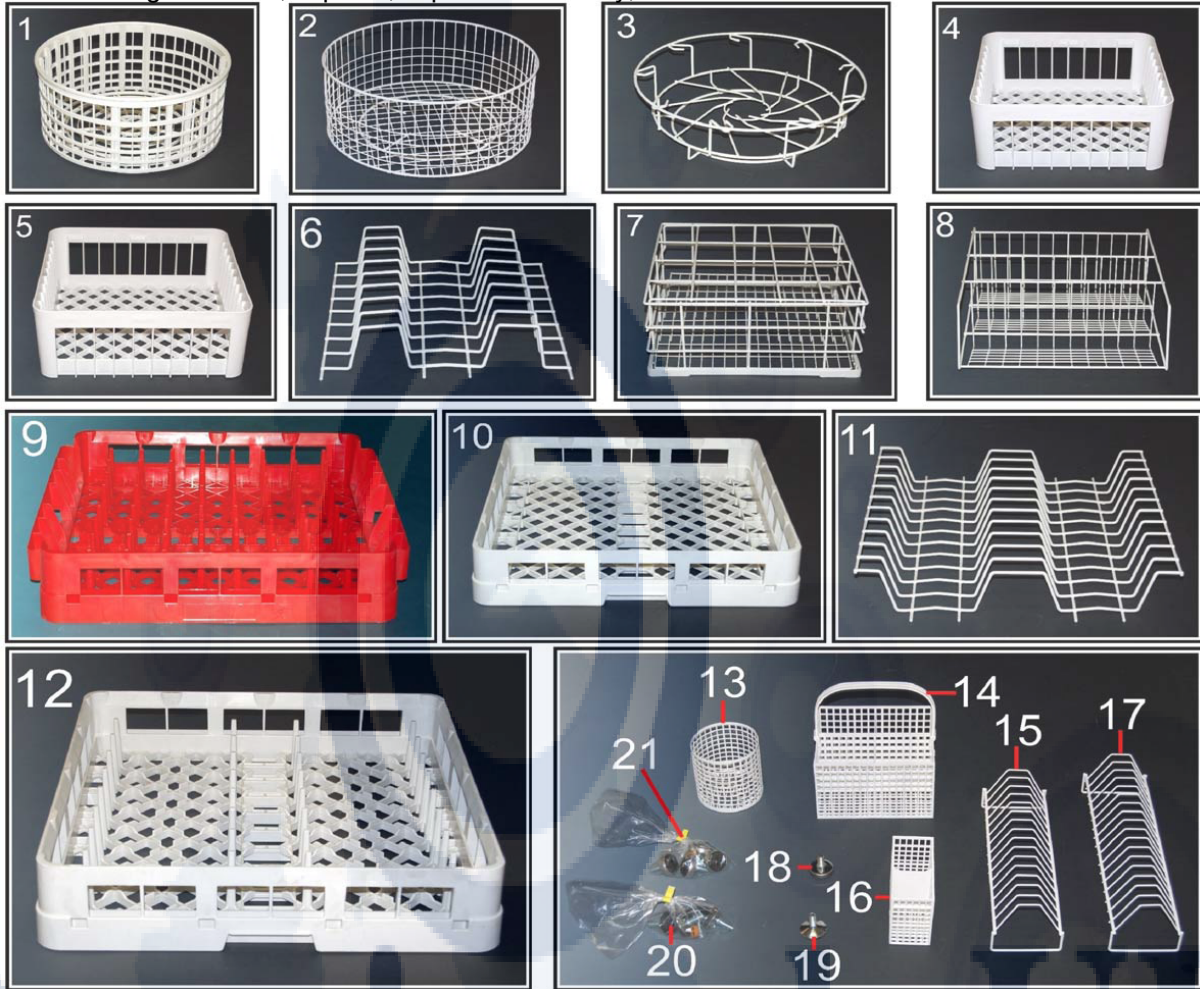

This guide is for informational purposes only. Omniwash UK makes no warranties or guarantees, express, implied or statutory, as to the information in this document.

Item No.	Product Code	Description
1	GMCR5PL	Bottom panel, plastic, aperture, black
2	AM030	Cap for rinse aid reservoir
3	AM027	Rinse aid reservoir
4	AM029	Securing rod for rinse aid reservoir
5	AM0TCBPL	Plastic cover for rinse aid opening, black
6	GMCR5PLGR	Bottom panel, plastic, aperture, grey
7	AM0TCBPLGR	Plastic cover for rinse aid opening, grey
8	GMCR5PLBL	Bottom panel, plastic, aperture, blue
9	AM0TCBPLB	Plastic cover for rinse aid opening, blue

This guide is for informational purposes only. Omniwash UK makes no warranties or guarantees, express, implied or statutory, as to the information in this document.

Item No.	Product Code	Description
1	CT3617PL2	Round basket plastic 36x17
2	CT4117L	Round basket wire 41x17
3	CT419P	Round rack wire 41 diameter - 9 plates
4	CQ3516LPL	Glass basket 35cm square plastic
5	CQ4016LPL	Glass basket 40cm square plastic
6	CQIP408P	Dish insert 400 square 8 plates
7	CQ4025B	Rack assembly tall glasses 40x18
8	CQIB403F	Rack base tall glasses 40x40
9	CQCV506PL	Tray rack 50x50
10	CQ50RPL	Glass rack 500 square
11	CQIP5022P	Dish insert 500 square 22 plates
12	CQ5018PPL	Dish rack 500 square
13	CTIP0S105	Circular cutlery basket diameter 105
14	IP4PM	Cutlery basket with handle
15	CTIP15	Small saucer rack
16	IP2PP	Small cutlery basket
17	CTIP17	Larger saucer rack
18	AM016NT	Adjustable foot - glasswashers
19	AM016	Adjustable foot - underc. dishwashers
20	AM016C	Set of 4 adjustable feet dishwashers
21	AM016NTC	Set of 4 adjustable feet glasswashers