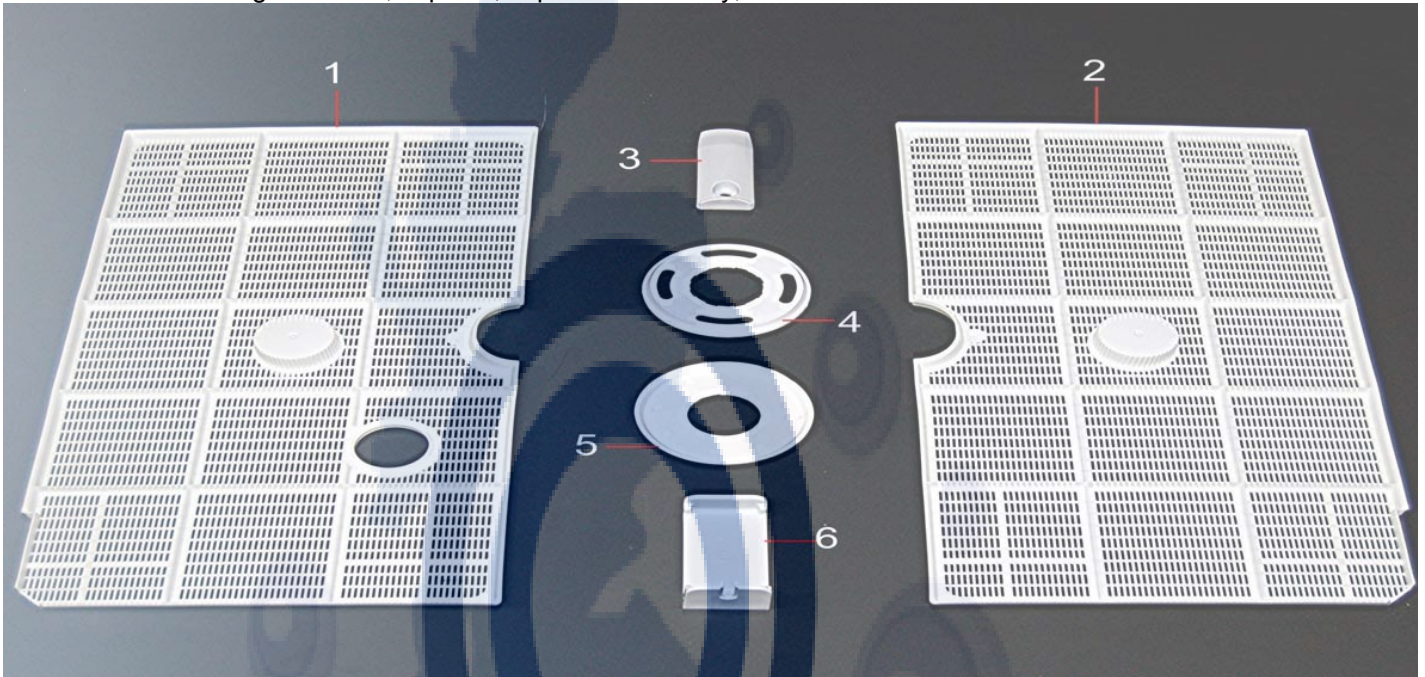

This guide is for informational purposes only. Omniwash UK makes no warranties or guarantees, express, implied or statutory, as to the information in this document.

Item No.	Product Code	Description
1	LIF4V2PSX04	Top filter section, LH, with hole
2	LIF4V2PDX04	Top filter section, RH, no hole
3	AM0APF4B	Rear filter support
4	LI034P2F04	Filter support disk, with slots
5	LI034PV0	Deflector disk
6	AM0AAF4B	Front filter support