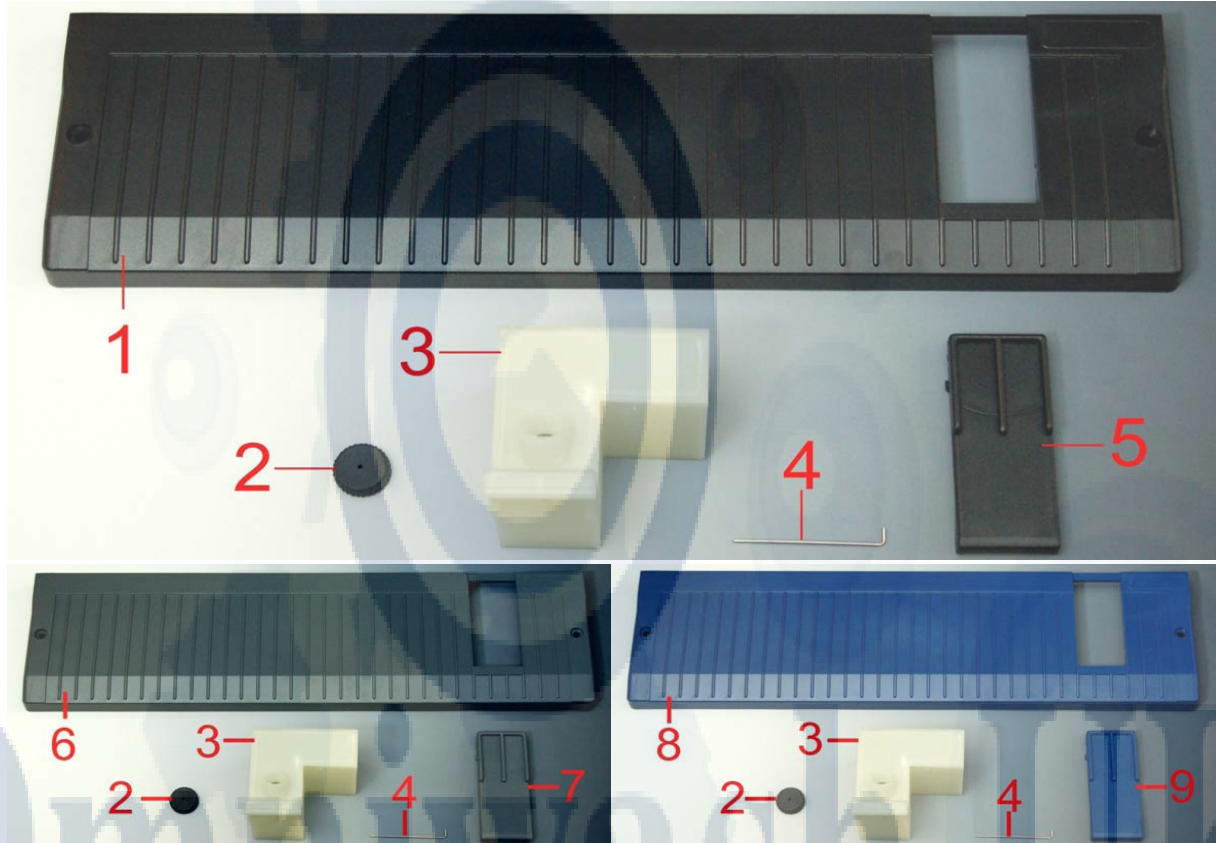

This guide is for informational purposes only. Omniwash UK makes no warranties or guarantees, express, implied or statutory, as to the information in this document.

Item No.	Product Code	Description
1	GMCR5PL	Bottom panel, plastic, aperture, black
2	AM030	Cap for rinse aid reservoir
3	AM027	Rinse aid reservoir
4	AM029	Securing rod for rinse aid reservoir
5	AM0TCBPL	Plastic cover for rinse aid opening, black
6	GMCR5PLGR	Bottom panel, plastic, aperture, grey
7	AM0TCBPLGR	Plastic cover for rinse aid opening, grey
8	GMCR5PLBL	Bottom panel, plastic, aperture, blue
9	AM0TCBPLB	Plastic cover for rinse aid opening, blue