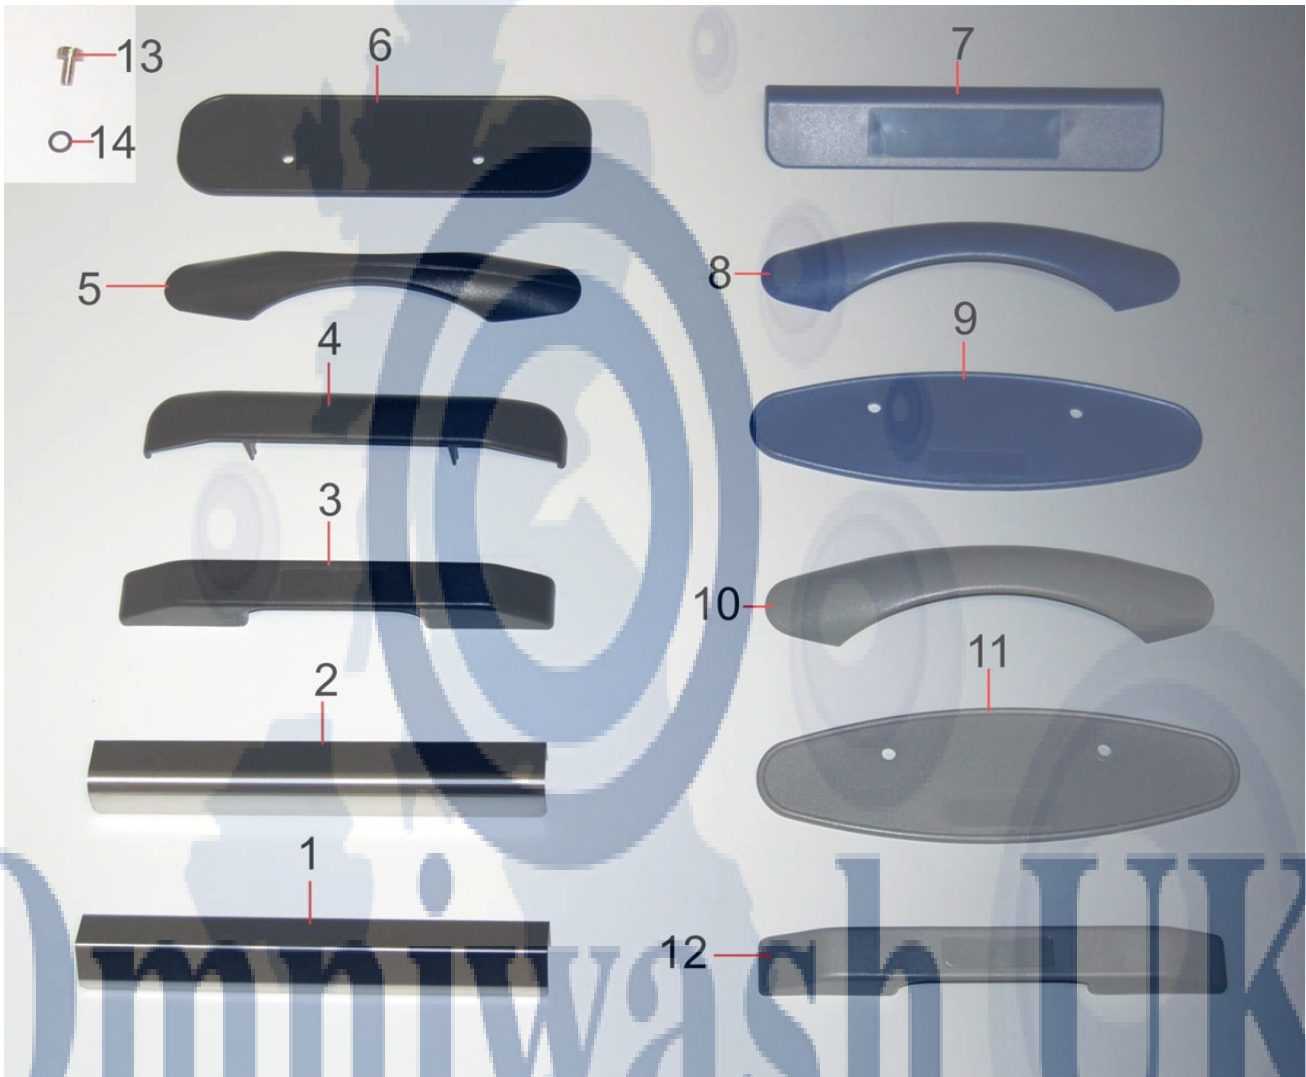

This guide is for informational purposes only. Omniwash UK makes no warranties or guarantees, express, implied or statutory, as to the information in this document.

Item No.	Product Code	Description
1	AM010R	Handle, Stainless steel, angled section
2	AM010F	Handle, Stainless steel, round section
3	AM010PA	Handle, black, thru grip, angled
4	AM010PC	Handle, black, closed grip, curved
5	AM010SW	Handle, black, thru grip, double curved
6	AM010SMH	Handle backplate, rectangular
7	AM010SIM	Handle, blue, closed grip, rectangular
8	AM010MD25	Handle, blue, thru grip, oval
9	AM010CD25	Handle backplate, blue, oval
10	AM010MD25GR	Handle, grey, thru grip, oval
11	AM010CD25GR	Handle backplate, grey, oval
12	AM010PAGR	Handle, grey thru grip, angled
13	VVSP6100	Screw, door handle fixing
14	OR106	O-ring, screw, door handle