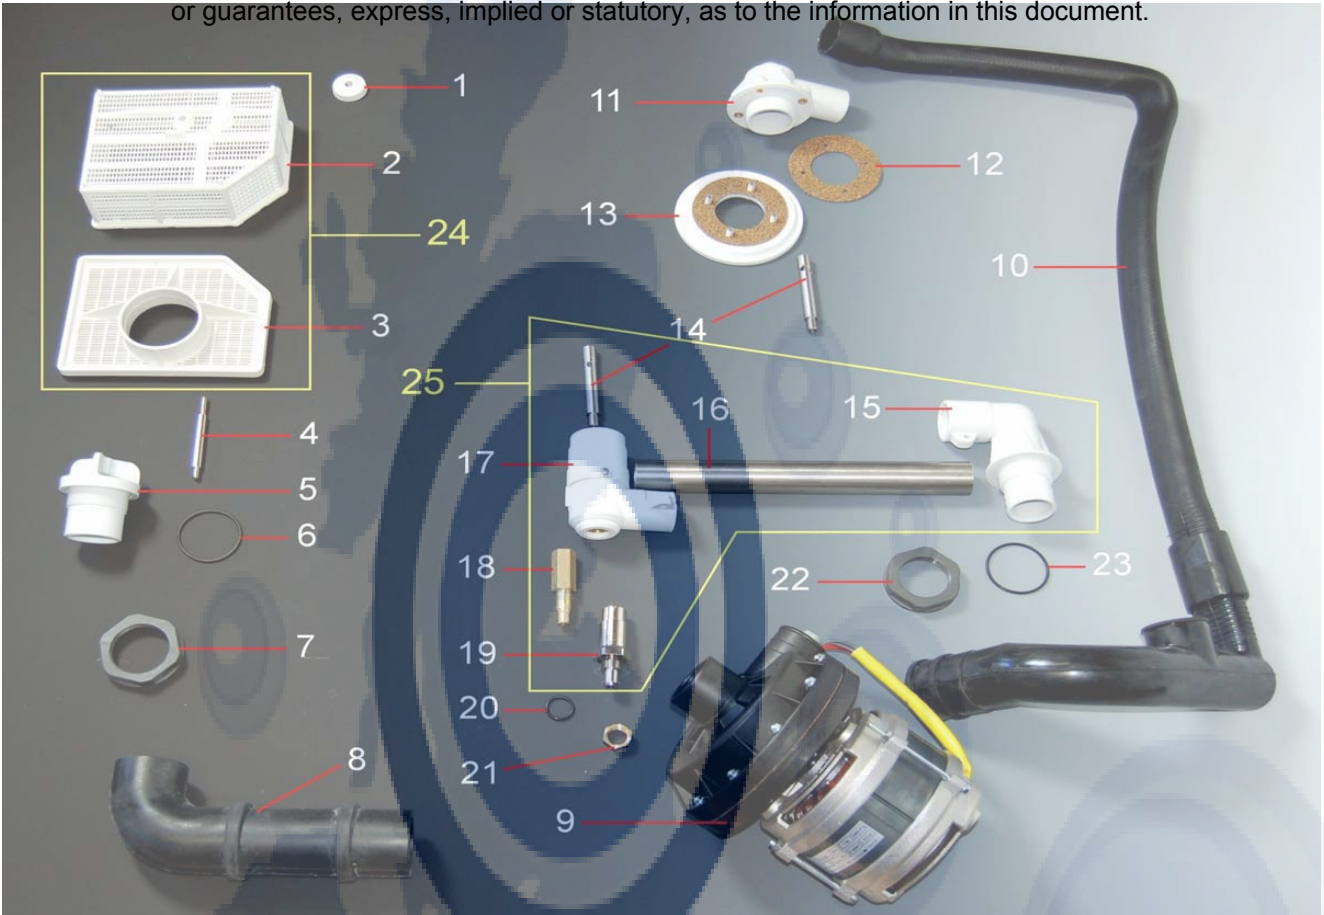

This guide is for informational purposes only. Omniwash UK makes no warranties or guarantees, express, implied or statutory, as to the information in this document.

Item No.	Product Code	Description
1	GA013B	Filter retaining nut
2	GA315RV0	Wash filter upper body
3	GA315RAV0	Wash filter base
4	GA61220T	Filter spindle
5	GA311B	Filter boss
6	OR3187	O-ring 3187
7	DP112	Plastic nut 1.5"
8	GA538	Wash inlet hose
9	EP100	Washpump, 1.0 hp
10	GLMSIC404	Wash outlet hose
11	LS5B	Top boss
12	LS02	Cork seal
13	LS03PC	Baffle plate
14	LS08	Wash spindle
15	LA430FCB	Wash inlet elbow
16	LI428	Spacer tube
17	LI029CAB	Bottom boss assembly
18	LI330	Spindle extension
19	LI533FOT	Support for bottom boss
20	OR122	O-ring 122
21	D038A	Brass lock nut 3/8"
22	DP114	Plastic nut 1.5"
23	OR3181	O-ring 3181
24	GA315RCB	Plastic filter, complete
25	GLICQ482BCOMP	Lower elbow and boss assembly complete