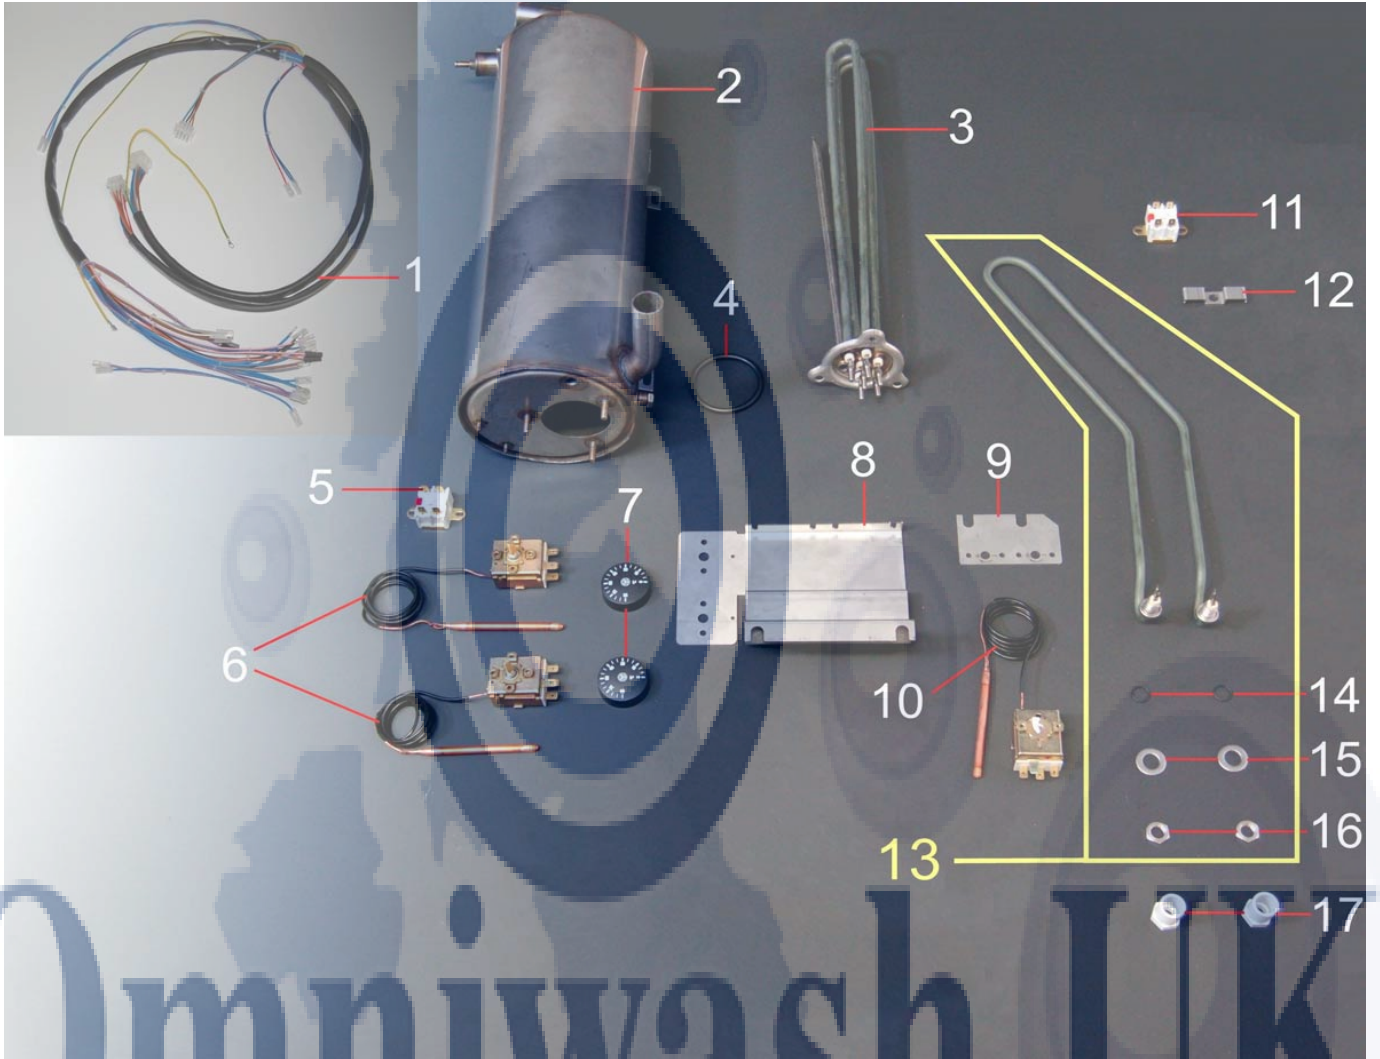

This guide is for informational purposes only. Omniwash UK makes no warranties or guarantees, express, implied or statutory, as to the information in this document.

Item No.	Product Code	Description
1	CECBI482AB	Lower wiring loom, Air Break
2	GB4823FAB	Boiler, 3-ph, Air Break System version
3	CERB603F	Rinse element 6 kW
4	ORRB3F	O-ring for rinse element
5	CESB454	Safety switch, boiler
6	CETB85	Boiler control thermostat
7	CEMTB	Thermostat knob
8	AM0SQFTDE46AB	Bracket for chemical pumps
9	AM0SQTB	Bracket for thermostats
10	CETV55	Fixed wash control thermostat
11	CESV001	Safety switch, wash tank
12	AM0SQFRV4	Retaining clip for wash element
13	CERV25	Wash element complete, 2.5kW
14	ORRV	O-rings for wash element
15	VRP12I	Washer for wash element, 12mm diameter
16	VDRV	Nut for wash element
17	CAPRV	Protection for wash element