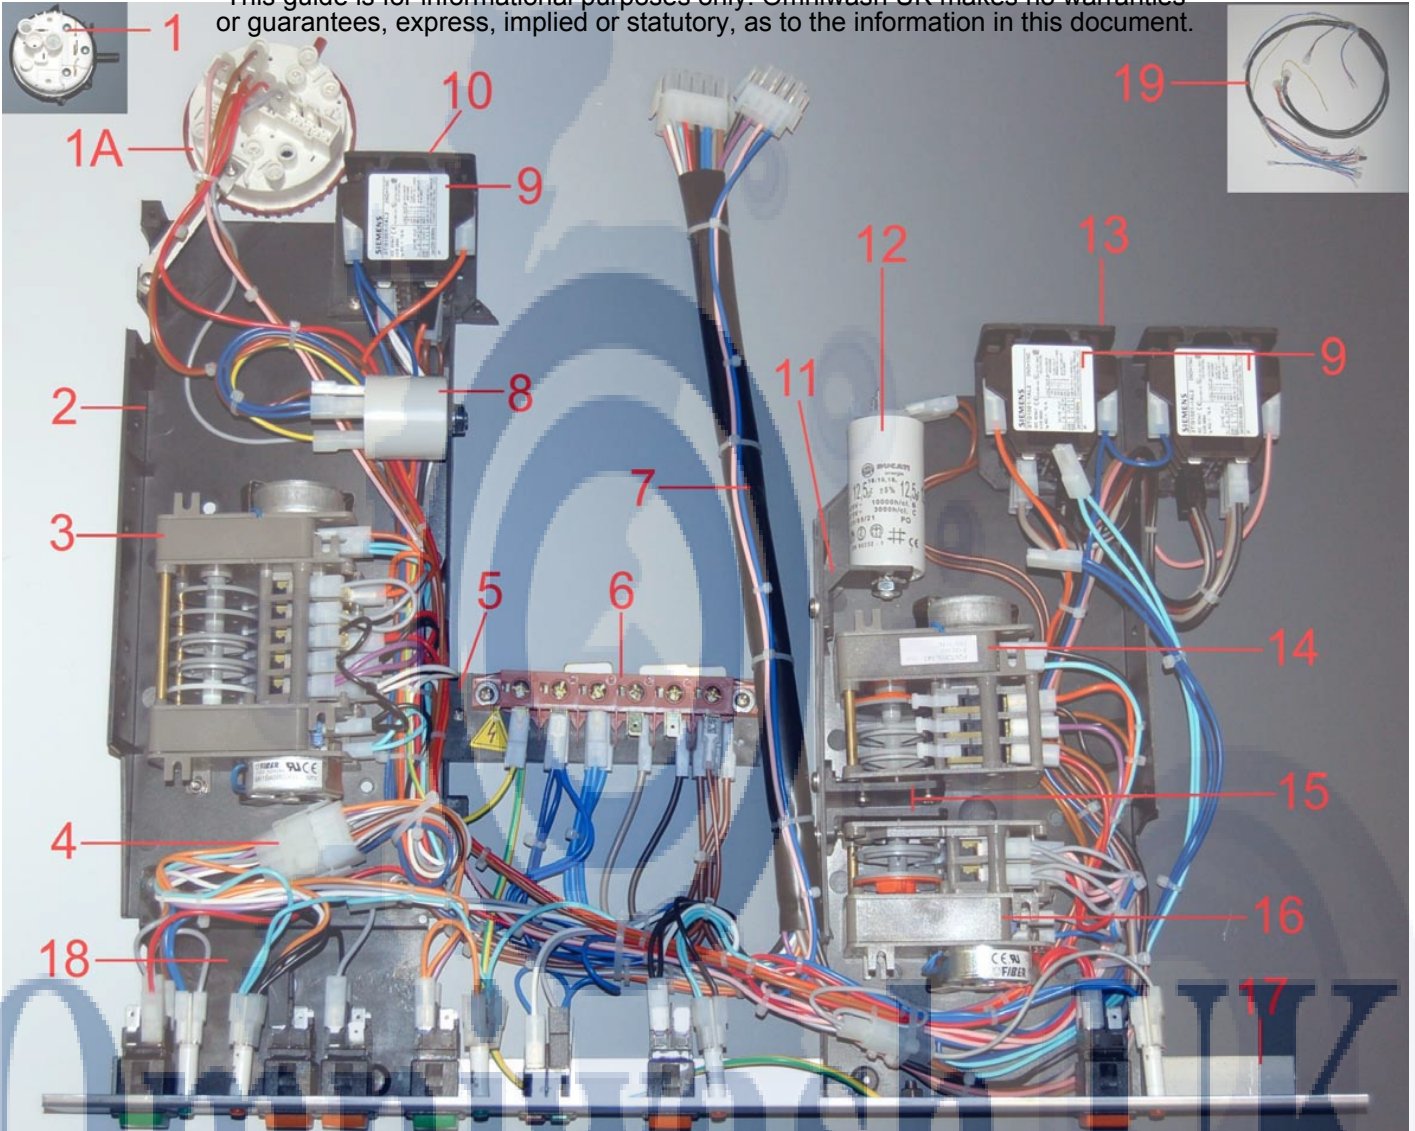

This guide is for informational purposes only. Omniwash UK makes no warranties or guarantees, express, implied or statutory, as to the information in this document.

Item No.	Product Code	Description
1	CETRP2230V	Push button green
2	CEGV6	Lens green, 6mm
3	CEGA6	Lens orange, 6mm
4	CETRP2230A	Push button orange
5	CETRP2230ALV	Speed selector button
6	CESDAV	Double warning light, orange/green
7	CETRP2230APS	Push button "drain pump", orange

Item No.	Product Code	Description
1	CEDPPFDCOMP	Inner switch body complete
2	CESPV6	Lamp assy, green, 6mm
3	CESPA6	Lamp assy, orange, 6mm
4	CEBPFDCOMP	Push button innerbody complete
5	CESDAV	Double warning light, orange/green
6	GMPI4QC	Steel inner control panel

This guide is for informational purposes only. Omniwash UK makes no warranties or guarantees, express, implied or statutory, as to the information in this document.

Item No.	Product Code	Description
1	CEPRE	Pressure switch
1A	CEPRE2LUL	Double air pressure switch
2	CEPCE	Component tray
3	CETD1224B	Timer, two cycles
4	CECBPC2V4	Control panel wiring loom
5	CEPFM	Mounting plate for terminal block
6	CEM0S3F	Main terminal block, 6-way
7	CECBS2T482	Upper loom
8	CEFA	Suppressor
9	CECTF	4-p contactor
10	AM05SQTL1	Contactor bracket
11	AM05SQFC	Contactor bracket
12	CECN12	Capacitor 12.5 mf
13	AM05SQTL2	Double contactor bracket
14	CETR20B	Salt regeneration timer
15	CEPFTSIM	Timer mounting bracket
16	CEPSTFB	Drain pump timer
17	GMPI5CF	Steel control panel
18	CEPPPC	Extension for component tray
19	CECBI482	Lower loom