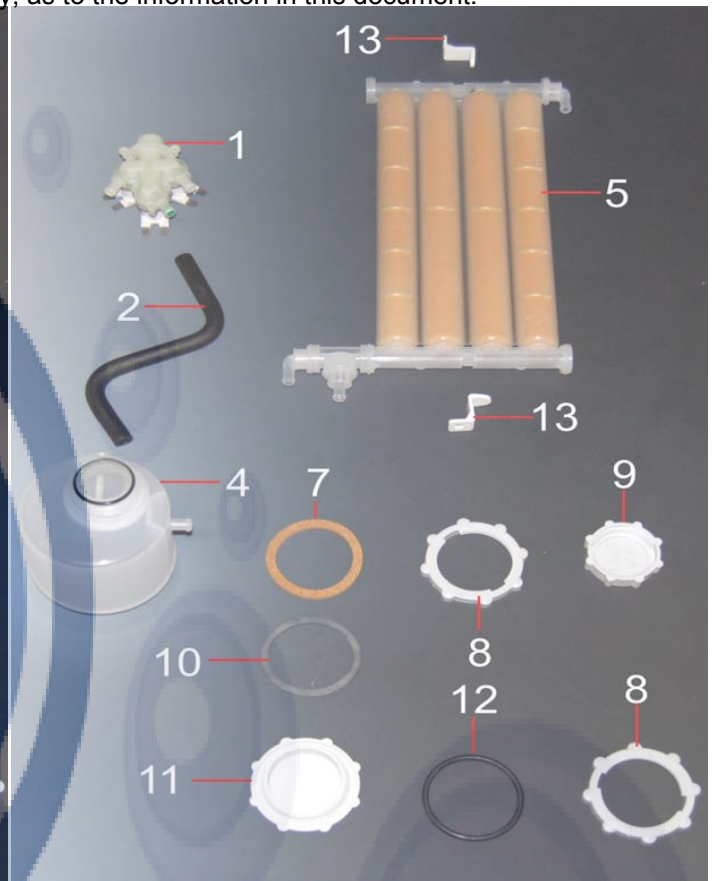

Basket: 50x50cm

Item No.	Product Code	Description
1	CEEV3	Solenoid valve, 3-way - 220v
2	DS327	Injector operating hose, big
3	DS227	Injector operating hose, small
4	CERI43	Salt chamber
5	CERI47	Water softener
6	GB6TEB	Moulded feed tube
7	CERI44GS	Cork seal washer for salt chamber
8	CERI45	Lock nut for salt chamber
9	CERI46	Cap, thick, salt chamber
10	CERI44	Seal washer for salt chamber
11	CERI50NTB	Cap, thin, salt chamber
12	OR6275	O-ring
13	AM0PFD	Retaining clip