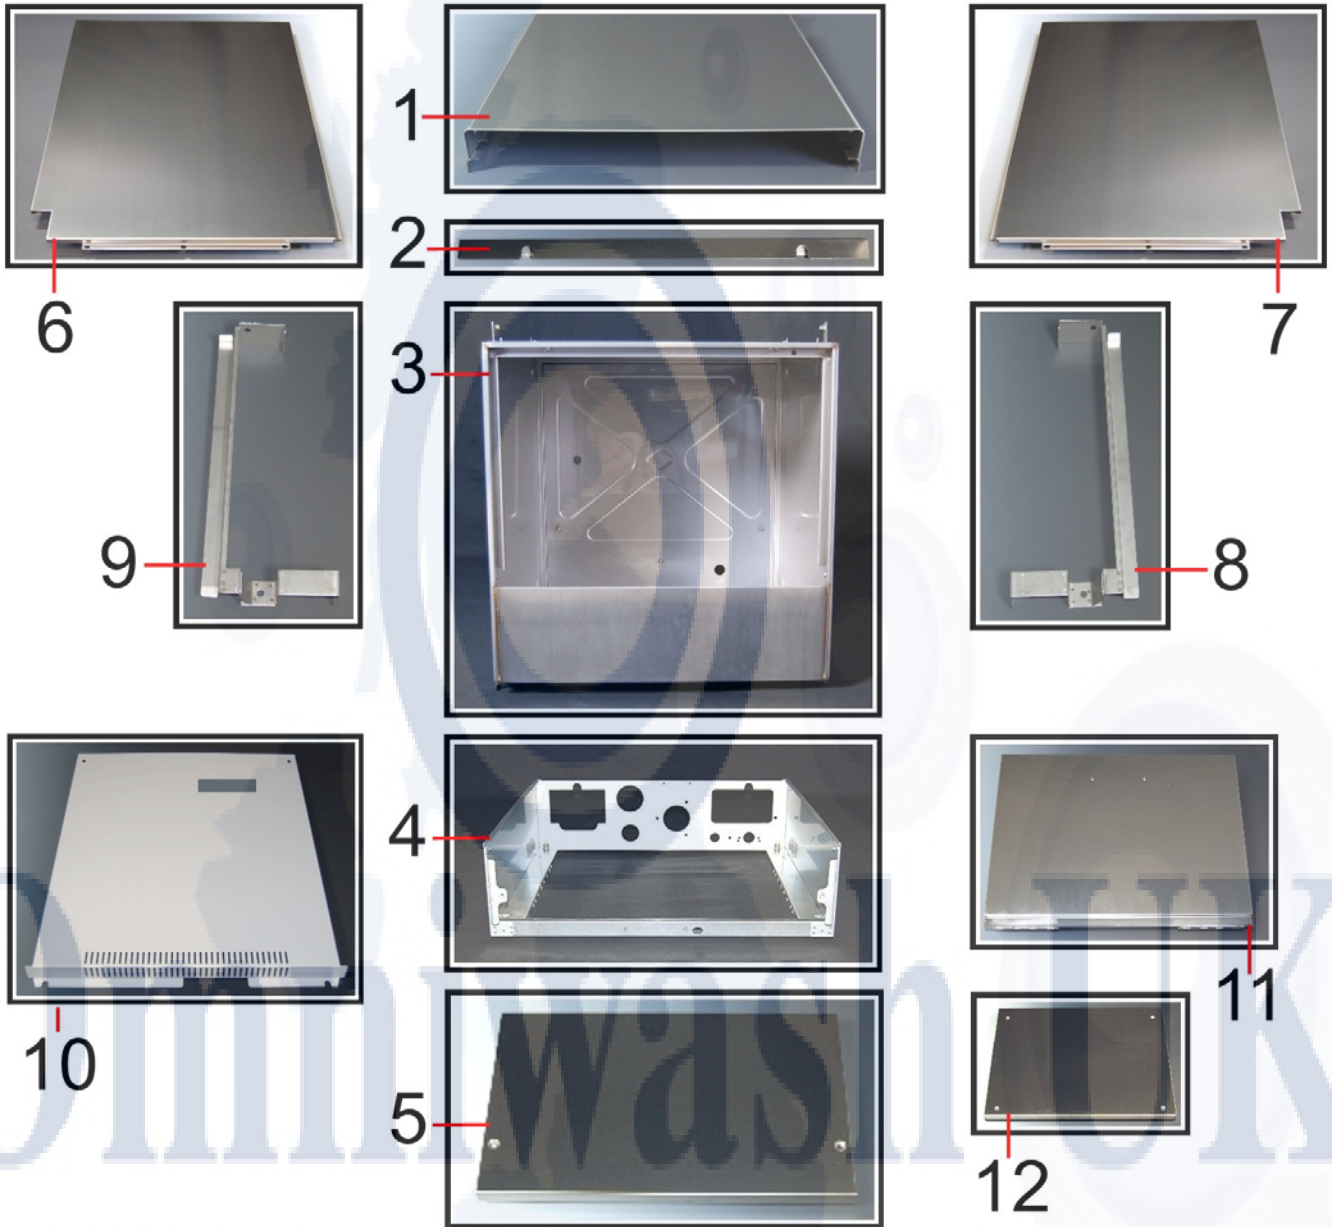

This guide is for informational purposes only. Omniwash UK makes no warranties or guarantees, express, implied or statutory, as to the information in this document.

Item No.	Product Code	Description
1	GMPS5DP	Top panel
2	AMPV4DP	U section, cabinet
3	GMVA5DSGB	Wash cabinet, ABS version
4	GMBA5DSGB	Base, ABS version
5	GMCR5DSGB	Front panel, ABS version
6	GMPL5SXDS	Side panel, LH
7	GMPL5DXDS	Side panel, RH
8	GMGC5DXIDS	Basket ramp, RH
9	GMGC5SXIDS	Basket ramp, LH
10	GMPP5DSGB	Back panel
11	GMP05MDP	Door
12	GMC0P05DP	Door inner