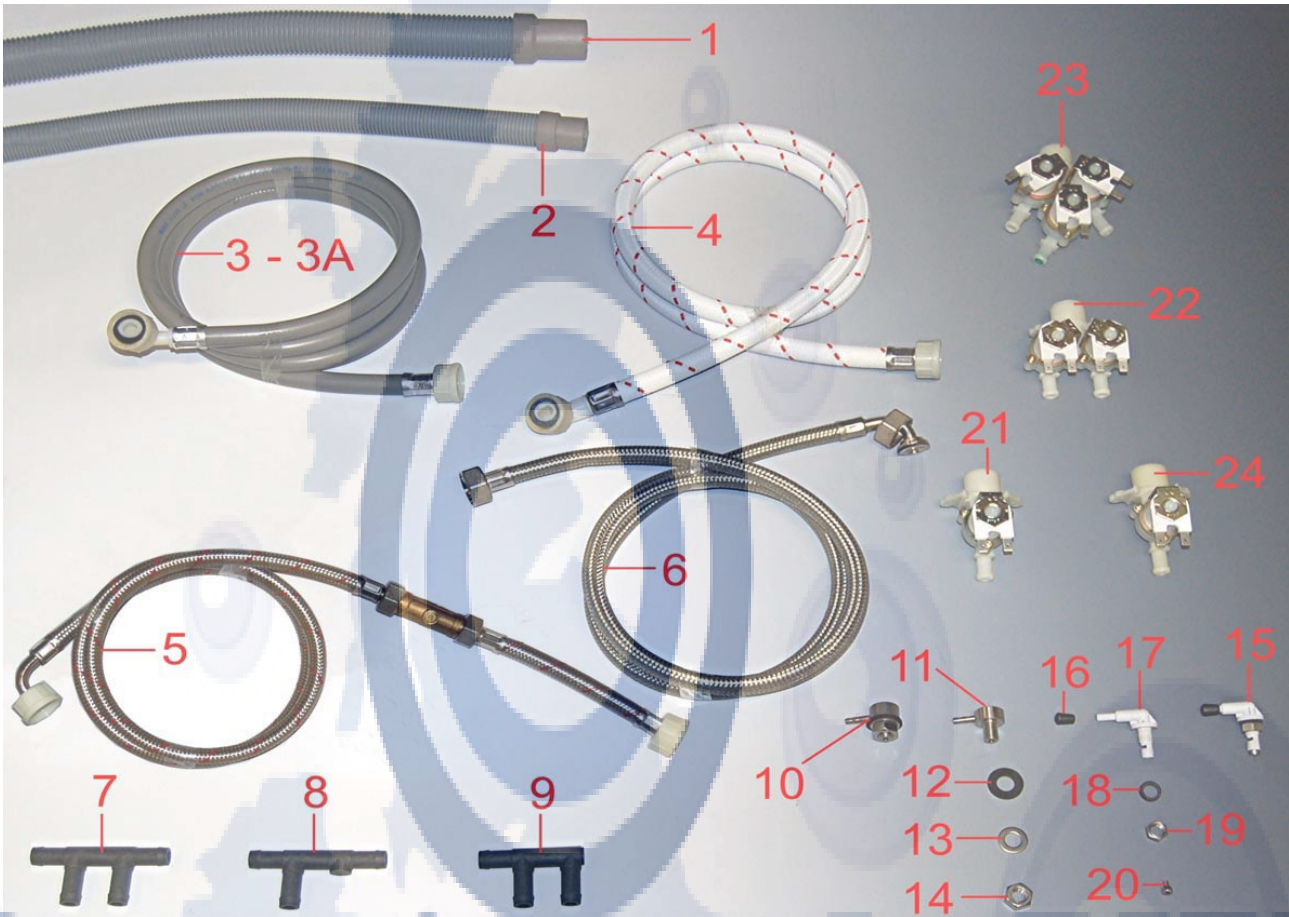

This guide is for informational purposes only. Omniwash UK makes no warranties or guarantees, express, implied or statutory, as to the information in this document.

Item No.	Product Code	Description
1	GS330	Drain Pipe diameter 31.5
2	GS130	Drain pipe diameter 25
3	TC34	Inlet Water Pipe 2m
3A	TC3415	Water Supply Hose, 3/4 Bsp mt 1.5
4	TC3415GBWRC	Water Supply Hose, 3/4 Bsp "wrc" mt 1.5
5	VDCVGB	Double check valve with tube
6	TC3420USA	Water supply hose, 3/4 Bsp "Fda"
7	GB055	Double Tee Connector
8	GB017	Tee connector
9	GB017NT	3-Way Connector
10	GSDETPI10COMP	Soap Inlet Elbow Assembly
11	GSDETPI10	Soap inlet elbow
12	G24112	Washer 24x11x2
13	VRP10I	Washer diameter 10
14	VD10I	Nut hex mt 10
15	DSDET040BC	Soap elbow assembly
16	DSDET043B	Soap injector cap
17	DSDET040B	Soap injector
18	G15101G	Sealing washer
19	VD10IP1	Nut
20	VVEI46I	Blanking screw mt 4x6
21	CEEV1	Solenoid Valve, 1-way
22	CEEV2	Solenoid Valve, 2-way
23	CEEV3	Solenoid Valve, 3-way
24	CEEV124	Single solenoid Valve C/W 24v Coil