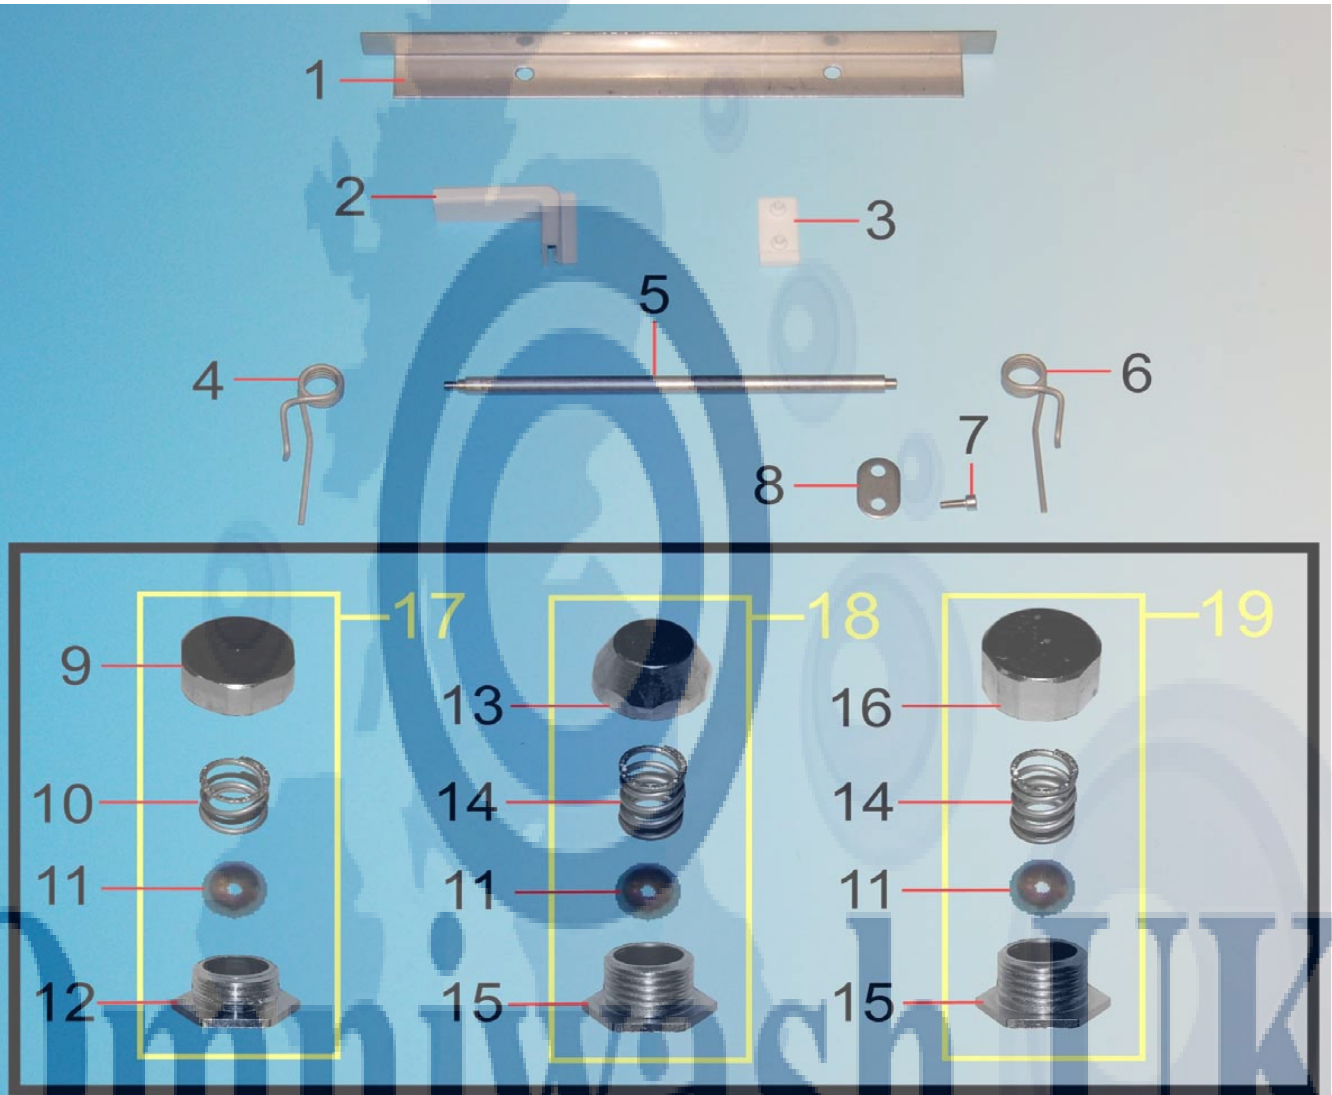

This guide is for informational purposes only. Omniwash UK makes no warranties or guarantees, express, implied or statutory, as to the information in this document.

Item No.	Product Code	Description
1	GMDP2	Door deflector 40x40*50x50
2	AM014B	Plastic corner guard
3	AMPCP	Door stop
4	AMMP24DX	Door spring, rh model 50x50
5	AM412NTM	Door pin spacer model 50x50
6	AMMP24SX	Door spring, lh model 50x50
7	VVEI410I	Screw m4x10
8	AM0PFPPM	Pin security plate
9	AM011ANT	Ball catch nut
10	AM011CNT	Ball catch spring
11	AM011D	Ball catch ball
12	AM011ENT	Door ball catch seat
13	AM011AR	Ball catch nut
14	AM011C	Ball catch spring
15	AM011E	Ball catch seat
16	AM011A	Ball catch nut
17	AM011NT	Door ball catch assembly, double skin
18	AM011R	Door ball catch assembly
19	AM011	Door ball catch assembly