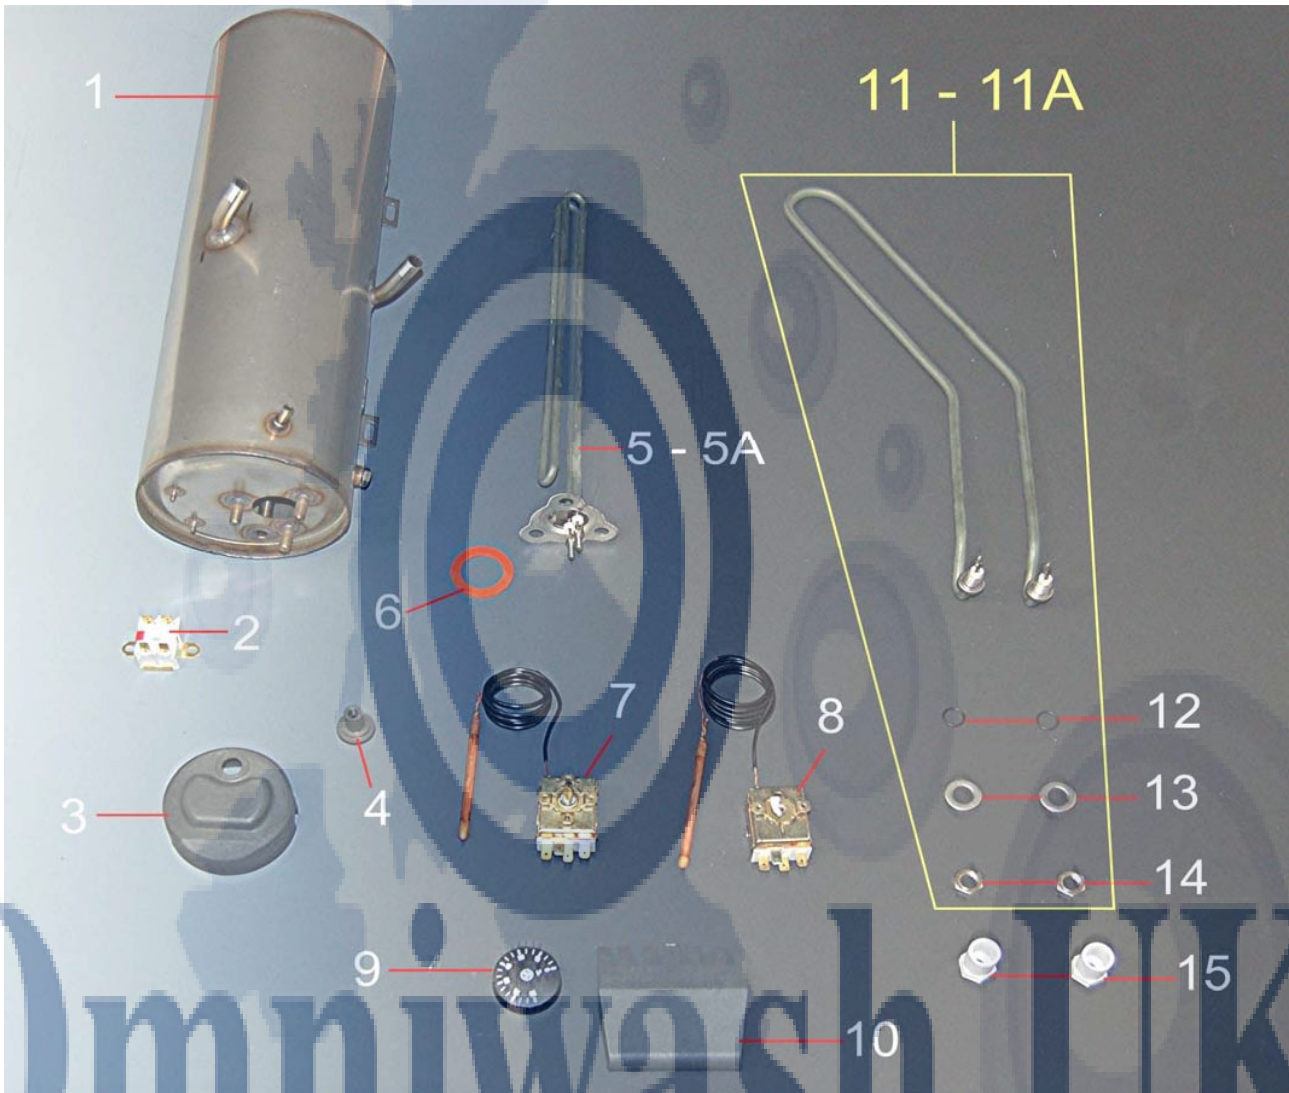

This guide is for informational purposes only. Omniwash UK makes no warranties or guarantees, express, implied or statutory, as to the information in this document.

Item No.	Product Code	Description
1	GB4821F	Boiler monophase
2	CESB454	Rinse safety thermal switch
3	GB08V0	Rinse element guard, large
4	GB09V9	Securing nut, rinse element guard
5	CERB30	Rinse element 3kw
5A	CERB22	Rinse element 2.2kw
6	G42303S	Rinse element seal, small
7	CETB85	Adjustable control thermostat
8	CETV55	Fixed wash control thermostat
9	CEMTB	Thermostat knob
10	CEPRTV0	Thermostat protection
11	CERV25	Wash element 2.5kw
11A	CERV22	Wash element 2.2kw
12	ORRV	O-ring, wash element
13	VRP12I	Flat washer 12mm diameter
14	VDRV	Lock nut
15	CEPRVV0	Guard, wash element