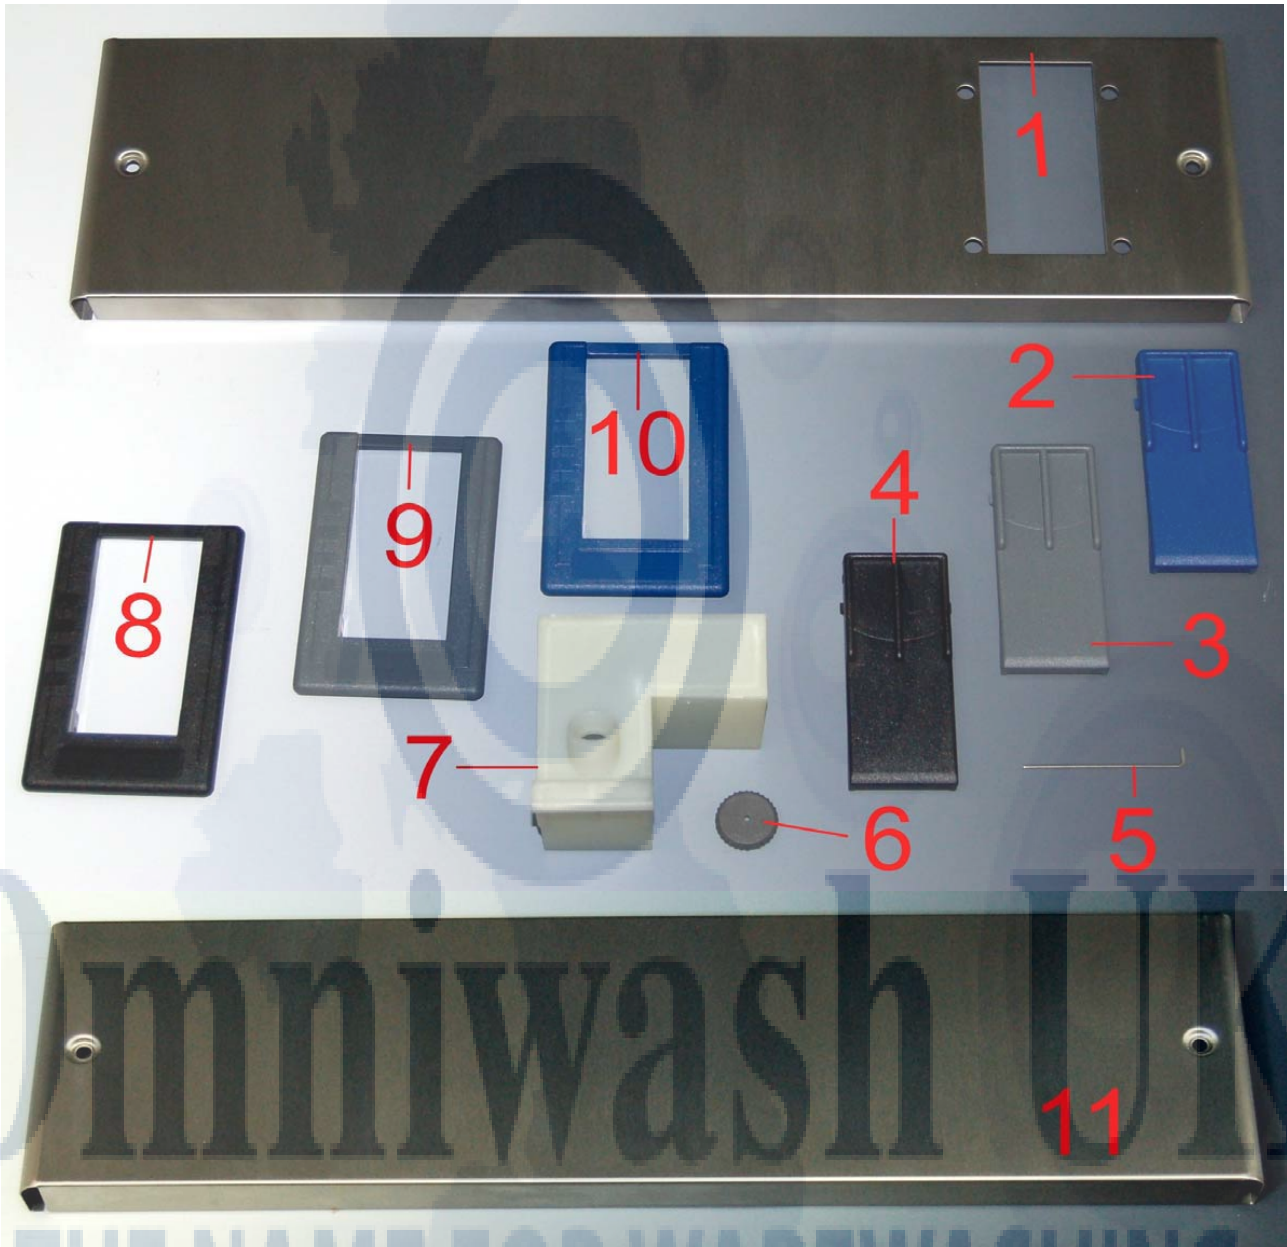

This guide is for informational purposes only. Omniwash UK makes no warranties or guarantees, express, implied or statutory, as to the information in this document.

Item No.	Product Code	Description
1	GMCR5R	Bottom panel, with rinse aid aperture, steel
2	AM0TCBPLB	Rinse aid insert, plastic panel, blue
3	AM0TCBPLGR	Rinse aid insert, plastic panel, grey
4	AM0TCBPL	Rinse aid insert, plastic panel, black
5	AM029	Securing rod, rinse aid insert
6	AM030	Cap for rinse aid reservoir
7	AM027	Rinse aid resevoir
8	AM028N	Rinse aid insert, steel panel, black
9	AM028GR	Rinse aid insert, steel panel, grey
10	AM028BSIM	Rinse aid insert, steel panel, blue
11	GMCR5SCR	Bottom panel, plain, steel