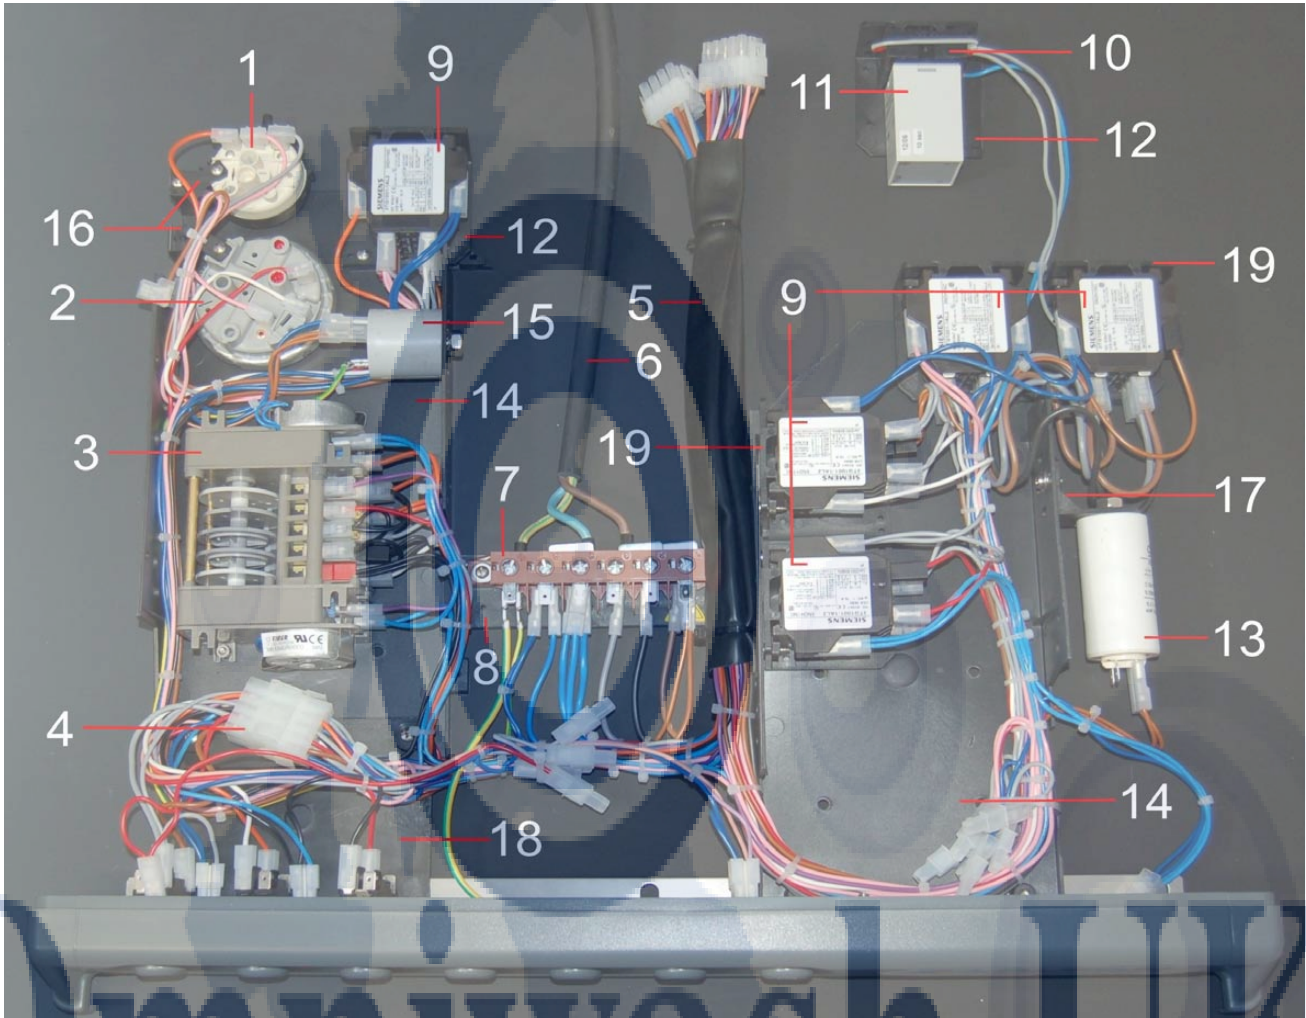

This guide is for informational purposes only. Omniwash UK makes no warranties or guarantees, express, implied or statutory, as to the information in this document.

Item No.	Product Code	Description
1	CEPRE	Pressure switch, standard
2	CEPR62P	Pressure switch, 30/90
3	CETD1224BGB	Timer, 2-min & 4-min
4	CECBPC2V4GBABPS	Control panel wiring loom
5	CECBS2T482GBABPS	Upper loom
6	CECE3536	Main supply cable 3x6mm
7	CEMOS3F	Main terminal block, 6-way
8	CEPFM	Extension plate for terminal block
9	CECTF	4-pole contactor
10	CETF60A	Base for Delay timer
11	CETF024	Delay timer Air Break system
12	AM05SRTL1	Bracket for delay timer
13	CECN12	Capacitor 12.5 mF
14	CEPCE	Component tray, no components
15	CEFA	Suppressor
16	AM0SQPR	Bracket for pressure switch
17	AM05SQFC	Bracket for capacitor
18	CEPPPC	Extension for component tray
19	AM05SRTL2	Double contactor bracket