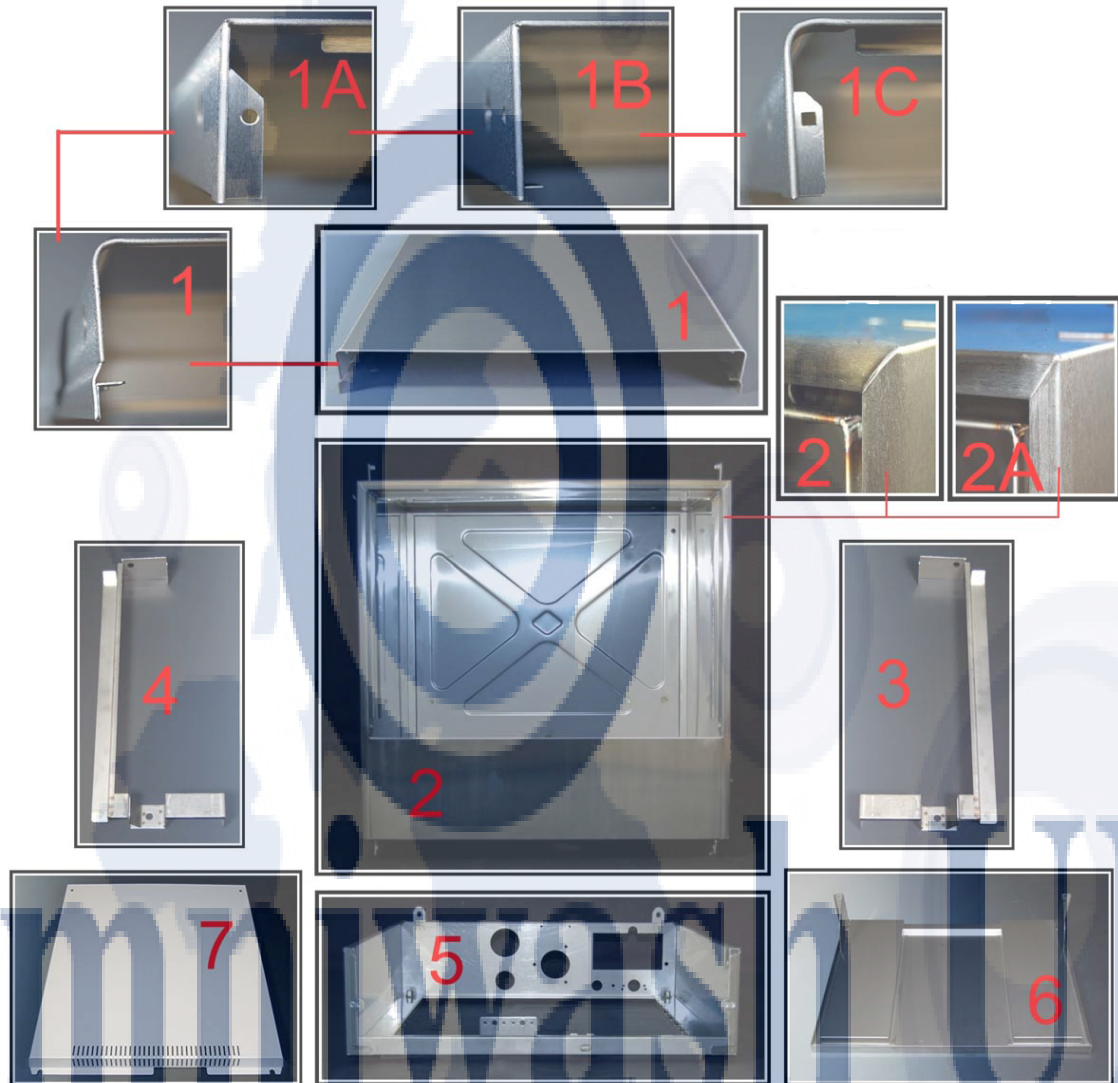

This guide is for informational purposes only. Omniwash UK makes no warranties or guarantees, express, implied or statutory, as to the information in this document.

Item No.	Product Code	Description
1	GMPS5RDP	Top panel, steel
1A	GMPS5PR5	Top panel, steel
1B	GMPS5SIMPR5	Top panel, steel
1C	GMPS5N0S	Top panel, steel
2	GMVA5RPR5	Wash cabinet
2A	GMVA5PR5	Wash cabinet
3	GMGC5DXINT	Basket ramp, RH
4	GMGC5SXINT	Basket ramp, LH
5	GMBA5PR5	Base
6	GMP05PR5	Door
7	GMPP5PR5	Back panel