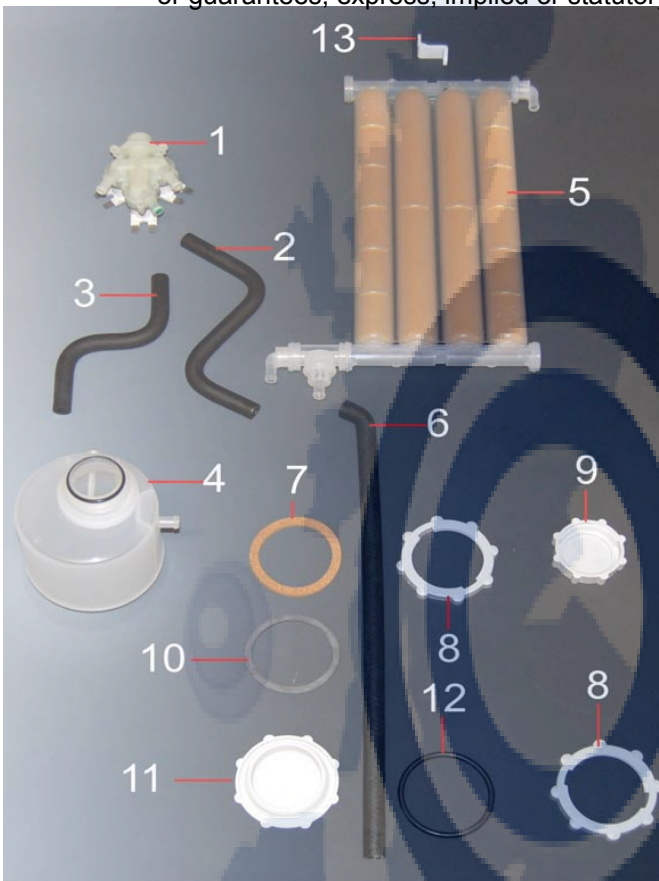

This guide is for informational purposes only. Omniwash UK makes no warranties or guarantees, express, implied or statutory, as to the information in this document.

Basket: 35x35cm & 40x40cm