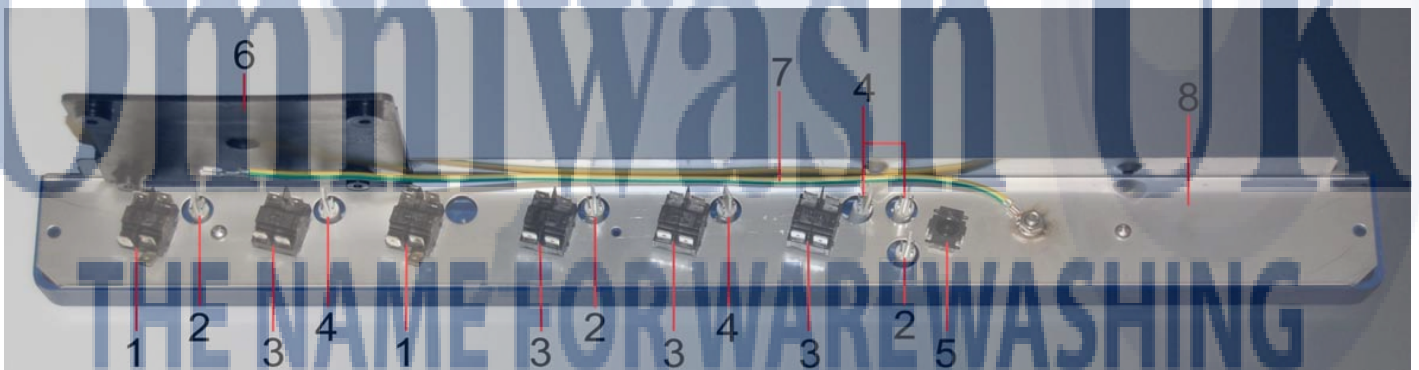

Item No.	Product Code	Description
1	CEDPPFD	Latched push switch
2	CESPV6	Lamp, green, 6mm diameter
3	CEPBPFDD	Momentary push switch
4	CESPA6	Lamp, orange, 6mm diameter
5	CETP25SF	Support for blanking button
6	CEPPPC	Extension plate
7	CECBCTTC	Earth cable
8	GMPI5D25	Steel control panel