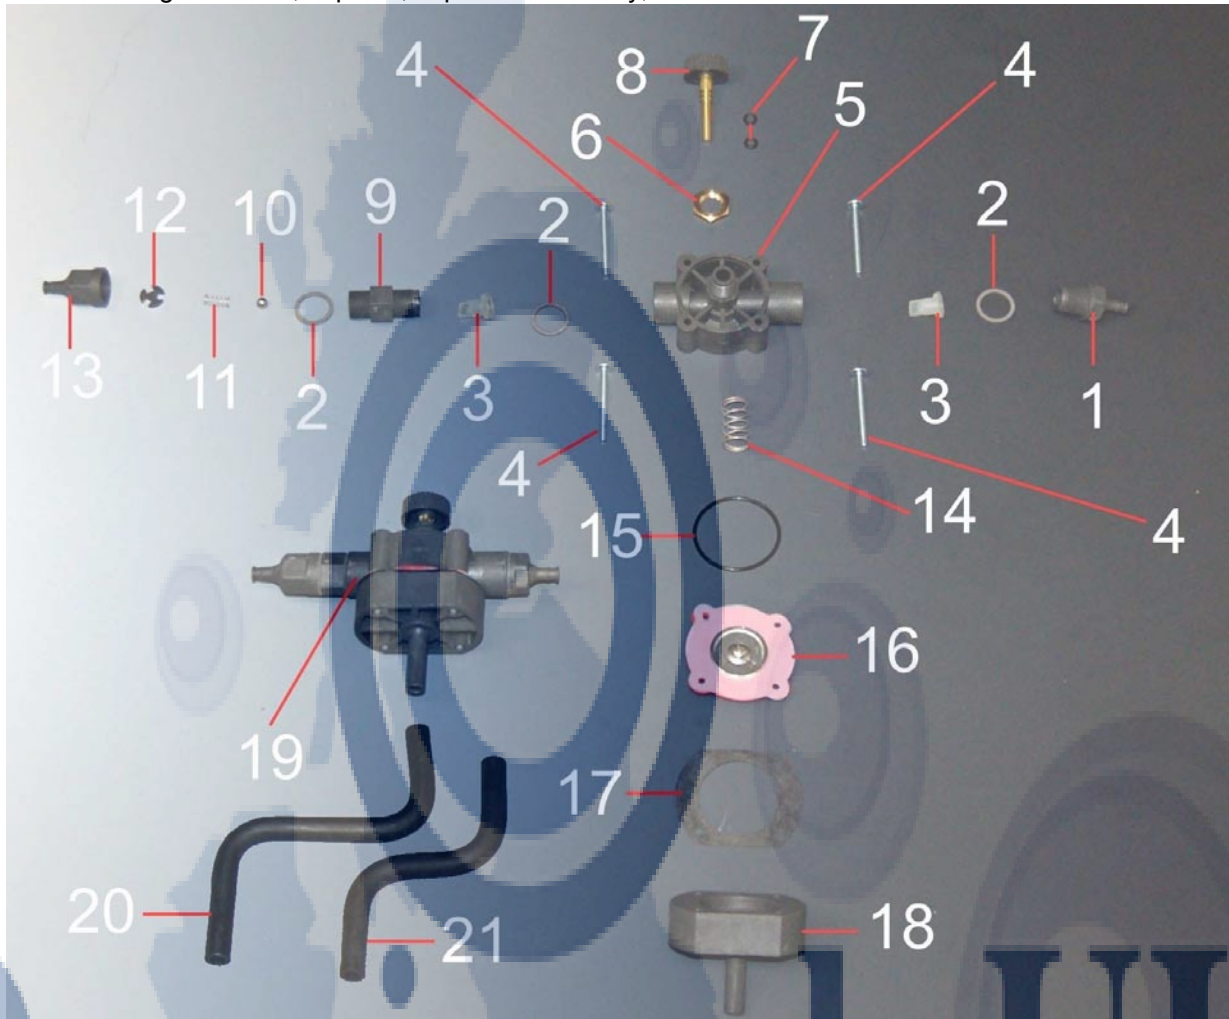

This guide is for informational purposes only. Omniwash UK makes no warranties or guarantees, express, implied or statutory, as to the information in this document.

Item No.	Product Code	Description
1	DS10NT	Inlet nipple
2	G16221F	Seal for injector
3	DS8S	Non return valve, rubber
4	VVTCC445Z	Special screw
5	DS3	Injector front body
6	DS24	Brass nut 20x4x14
7	OR103	O ring 103
8	DS1	Injector adjustable screw
9	DSVNR12	Housing for non return valve
10	DSVNR13	1/4" ball for non return valve
11	DSVNR14	Spring for non return valve
12	DSVNR16	Special disk for non return valve
13	DSVNR17NT	Outlet nipple
14	DS4	Spring for diaphragm's injector
15	OR422	O-ring 42x2
16	DS06M3	Diaphragm
17	DS15	Seal 64x50x1 for diaphragm
18	DS15A	Injector rear body
19	DSAM3NT	Rinse aid injector
20	DS327	Tube, dispenser, big pump
21	DS227	Tube, dispenser, small pump