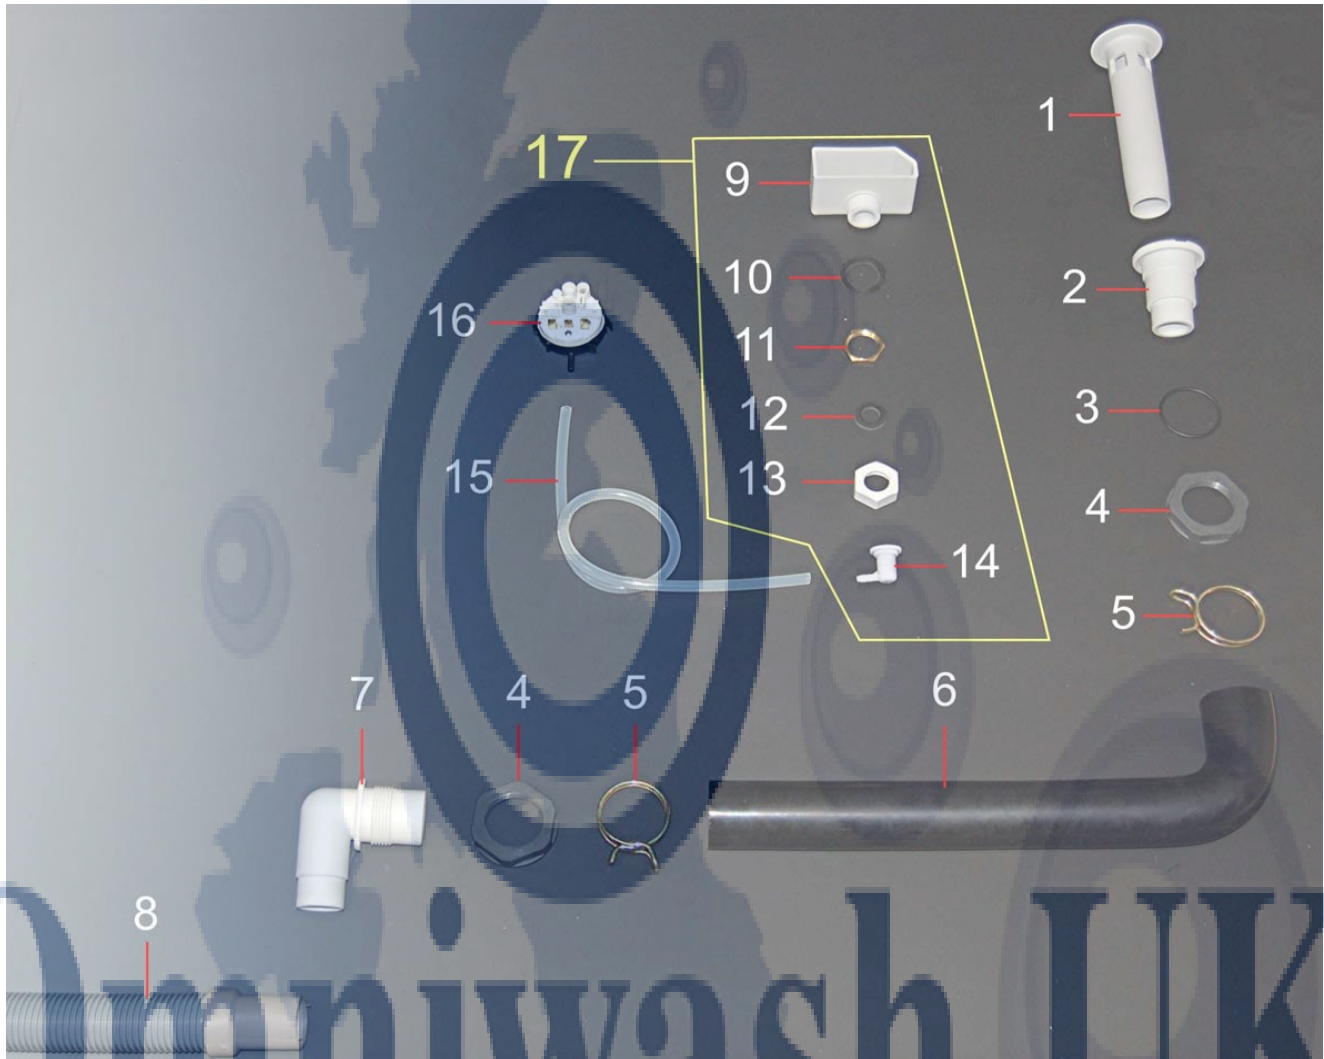

This guide is for informational purposes only. Omniwash UK makes no warranties or guarantees, express, implied or statutory, as to the information in this document.

Item No.	Product Code	Description
1	GS416CCAB	Drain plug or standpipe
2	GS317B	Drain outlet boss
3	OR3168	O-ring
4	DP114	Plastic nut
5	FAM4050	Spring clip
6	GS520	Drain hose
7	GS321B	Drain outlet elbow
8	GS330	Waste outlet hose (gravity)
9	GP025B	Air trap
10	G382615G	Airtrap seal
11	D034	Brass nut, 3/4
12	G251525G	Sealing washer
13	GP026BB	Airtrap elbow nut, white
14	GP026AB	Airtrap elbow, white
15	TSIL48	Silicon tube 4/8mm
16	CEPRE	Pressure switch
17	GP025BCOMP	Air trap assembly, complete