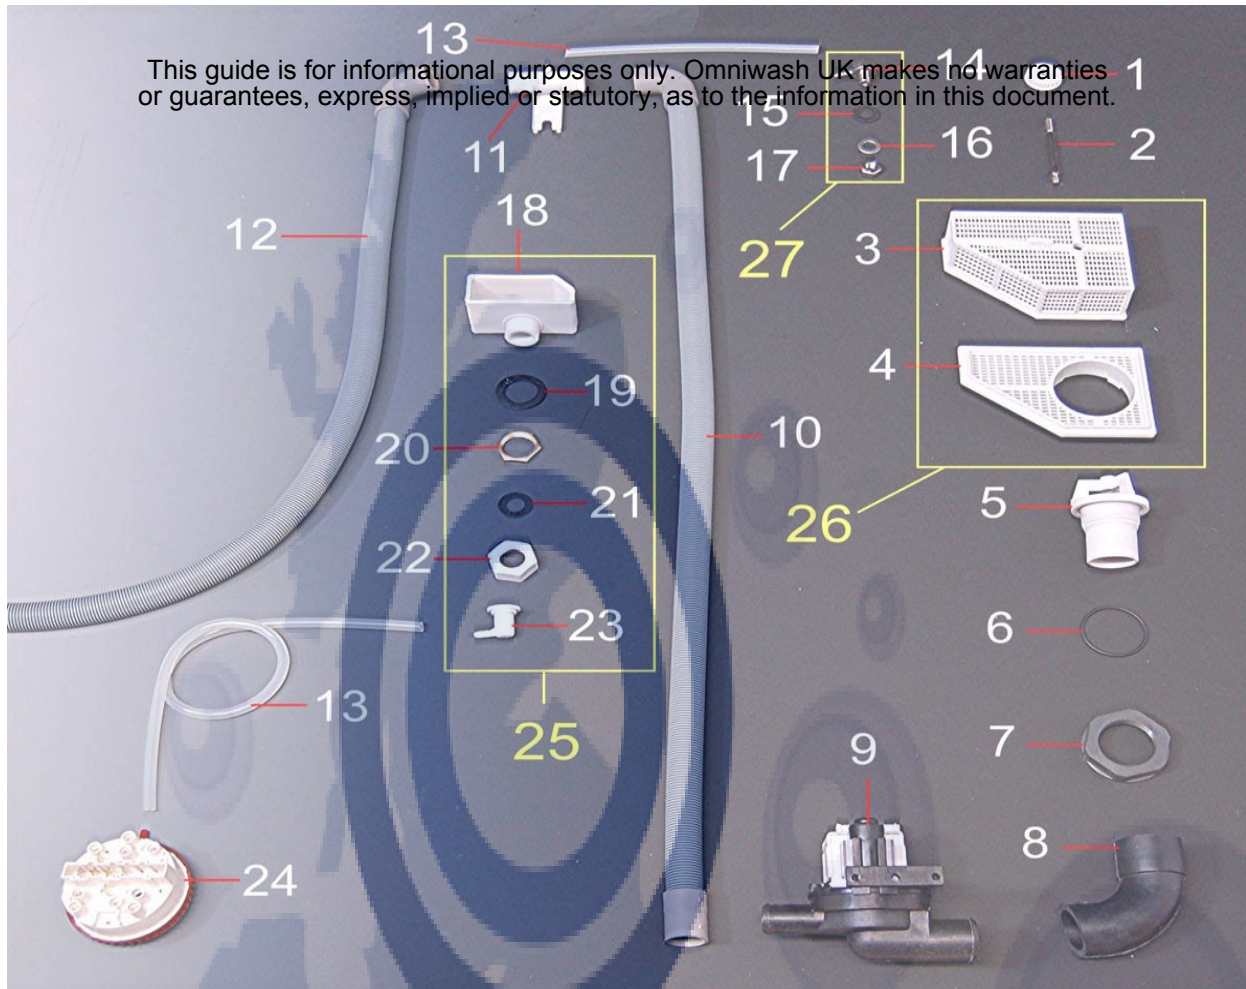

This guide is for informational purposes only. Omniwash UK makes no warranties or guarantees, express, implied or statutory, as to the information in this document.

Item No.	Product Code	Description
1	GA013B	Filter retaining nut
2	GAGS599	Filter spindle
3	GA115RV0	Upper body, drain filter
4	GA115RABV0	Base, Drain filter
5	GA111TB	Drain filter boss
6	OR3168	O-ring 3168
7	DP114	Plastic nut 1.1/4"
8	GA18PS5USA	Drain pump inlet hose
9	CEPS5	Drain pump
10	GSTS820PS	Internal drain hose
11	CAPSVSF	Drain non return valve
12	GSTS2500PS	External drain outlet hose
13	TSIL48	Silicone tube
14	GSDETPI10	Connection elbow, steel
15	G24112	Seal, 24x11x2
16	VRP10I	Plain washer, 10mm diameter
17	VD10I	Nut, m10
18	GP025B	Pressure vessel only
19	G382615G	Seal 38x26x1.5
20	D034	Brass nut, 3/4
21	G251525G	Sealing washer
22	GP026BB	Air tap elbow nut
23	GP026AB	Air trap elbow
24	CEPRE2LUL	Double air pressure switch
25	GP025BCOMP	Pressure vessel assembly complete
26	GA115SCOMP	Drain filter top and base complete
27	GSDETPI10COMP	Conn'n elbow, steel, complete assembly